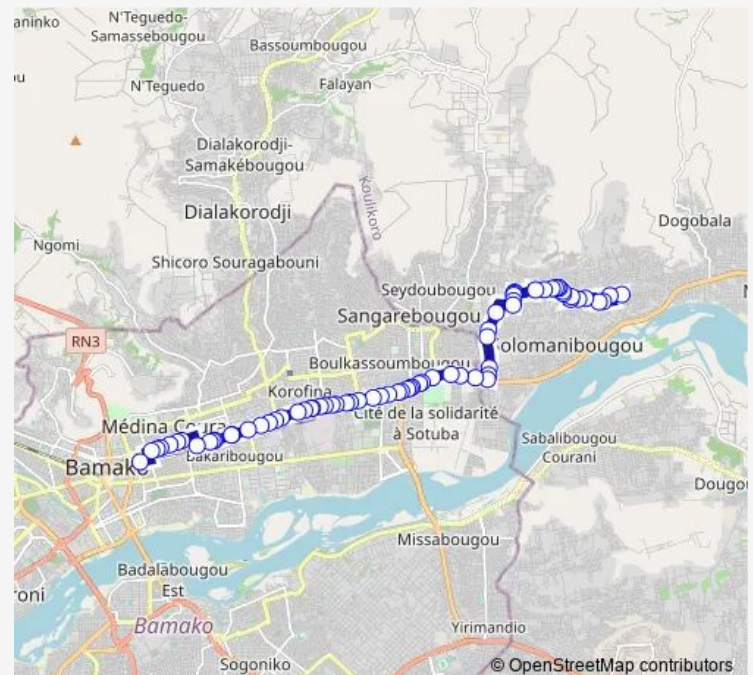

Plaque rouge

Virage 3e Pont

Montana Carré

Route schedule

Railda — Terminus Fombabougou

Monday 07:00

Tuesday 07:00

Wednesday 07:00

Thursday 07:00

Friday 07:00

Saturday 07:00

Sunday 07:00

Route info

Direction: Railda

Stops: 41

Trip Duration: 1 hour 12 min

■ 3 — Sotrama 3 : Raida ⇄ Fombabougou

Station Soleil

Arret

Sotuba Sirafara

Sation Soleil

Fombabougou

Usine Plaque

Arret

Friday 08:05

Saturday 08:05

Sunday 08:05

Route info

Direction: Terminus Fombabougou

Stops: 70

Trip Duration: 1 hour 15 min

Arret