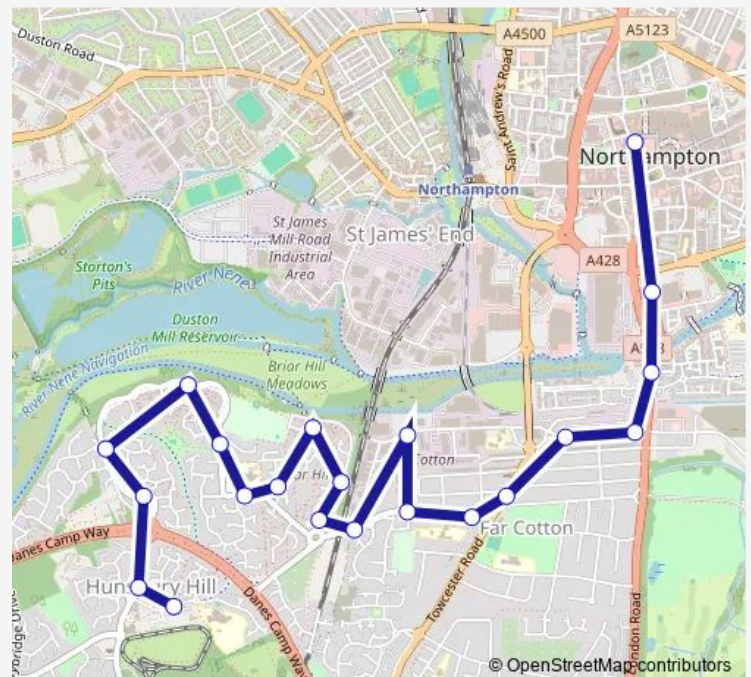

Tower Hill Close

Archangel Road

Plantagenet Walk

Route schedule

Northampton Bus Interchange — Plantagenet Walk

Monday 06:22-21:22

Tuesday 06:22-21:22

Wednesday 06:22-21:22

Thursday 06:22-21:22

Friday 06:22-21:22

Saturday 07:07-21:22

Sunday 09:14-18:14

Route info

Direction: Northampton Bus Interchange

Stops: 21

Trip Duration: 0 hour 24 min

3 — Northampton - Camp Hill

Direction

Plantagenet Walk — Northampton Bus Interchange

18 stops

[Open route schedule](#)

Plantagenet Walk

Archangel Road

Tower Hill Close