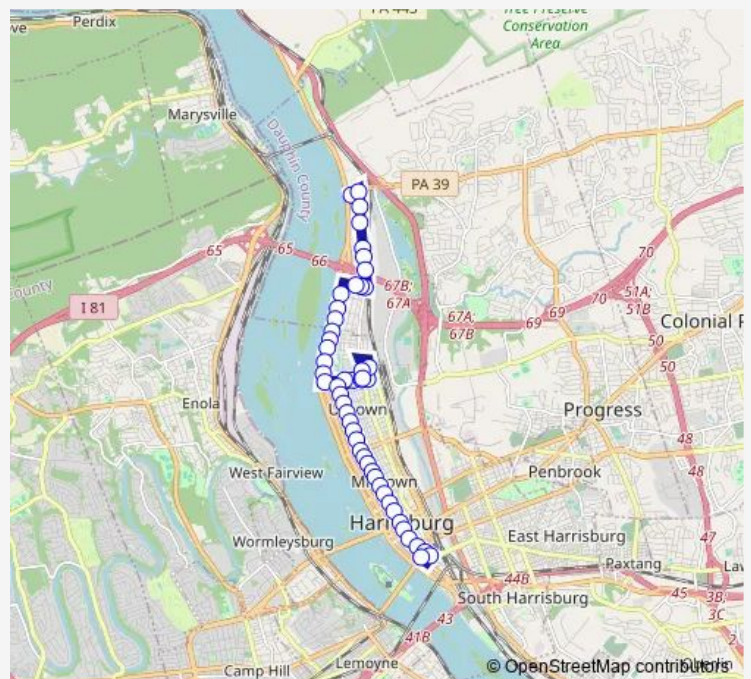

N 3rd St & Schuylkill St

N 3rd St & Polyclinic Ave

N 3rd St & Wiconisco St

Route schedule

Market Square Transfer Center — N 2nd St & Linglestown Rd

Monday 06:00-17:15

Tuesday 06:00-17:15

Wednesday 06:00-17:15

Thursday 06:00-17:15

Friday 06:00-17:15

Saturday 07:45-16:45

Sunday —

Route info

Direction: Market Square Transfer Center

Stops: 49

Trip Duration: 0 hour 36 min

3 — Third Street

N 3rd St & Shamokin St

Division St & N 4th St

Division St & Reel St

Division St & N 6th St

Division St & Agate St.

Uptown Plaza

N 6th St & Woodland St

N 6th St & Division St

Division St & N 4th St

Division St & N 2nd St (Wb)

N 2nd St & Manor St

N 2nd St @ Dixon University

N 2nd St & Graham St

N 2nd St & Edward St

N 2nd St & Lewis St