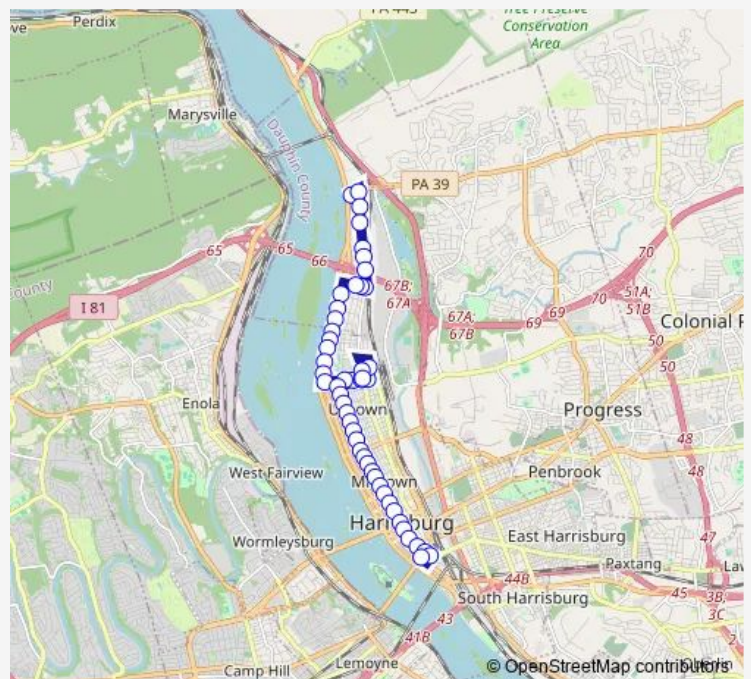

N 3rd St & Schuylkill St

N 3rd St & Polyclinic Ave

N 3rd St & Wiconisco St

Route schedule

Market Square Transfer Center — N 2nd St & Linglestown Rd

Monday 06:00-17:15

Tuesday 06:00-17:15

Wednesday 06:00-17:15

Thursday 06:00-17:15

Friday 06:00-17:15

Saturday 07:45-16:45

Sunday —

Route info

Direction: Market Square Transfer Center

Stops: 49

Trip Duration: 0 hour 36 min

3 — Third Street

N 3rd St & Shamokin St

Division St & N 4th St

Division St & Reel St

Division St & N 6th St

Division St & Agate St.

Uptown Plaza

N 6th St & Woodland St

N 6th St & Division St

Division St & N 4th St

Division St & N 2nd St (Wb)

N 2nd St & Manor St

N 2nd St @ Dixon University

N 2nd St & Graham St

N 2nd St & Edward St

N 2nd St & Lewis St