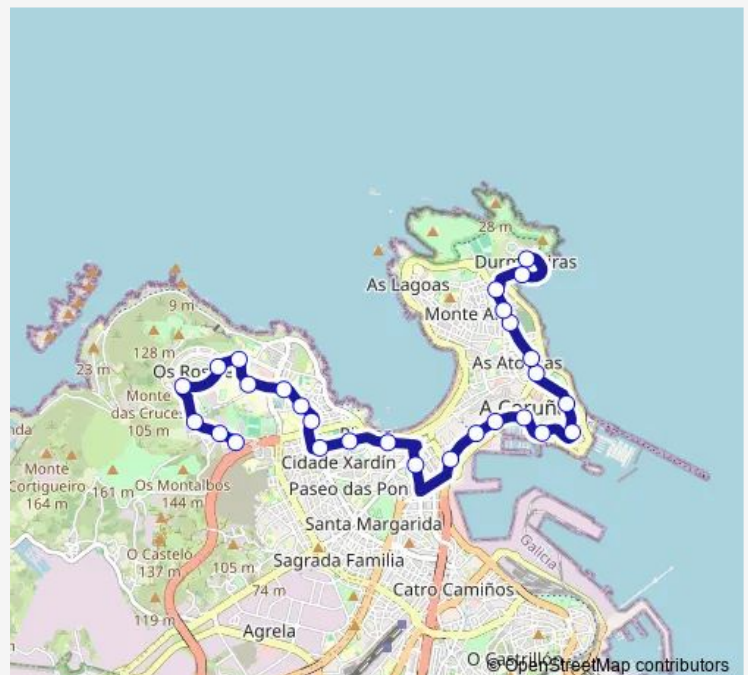

Thursday 07:05-22:00

Friday 07:05-21:50

Saturday 07:05-21:50

Sunday 07:10-21:50

Route info

Direction: S.Pedro Visma,igreja

Stops: 28

Trip Duration: 0 hour 24 min

3 — San Pedro de Visma-Durmideiras

BusMaps

Orillamar, 6

Orillamar, 42

Cemiterio de S.Amaro

Orillamar, 96

Resid. T.Ballester

Durmideiras, praia

Durmideiras, mercado

Direction

Durmideiras, mercado — S.Pedro Visma,igreja

25 stops

[Open route schedule](#)

Durmideiras, mercado

Av. de Navarra, gta.

Cidade Deport.Torre

Monday 07:35-22:30

Tuesday 07:35-22:30

Wednesday 07:30-22:35

Thursday 07:30-22:35

Friday 07:35-22:30

Saturday 07:35-22:30

Sunday 07:35-22:30

Route info