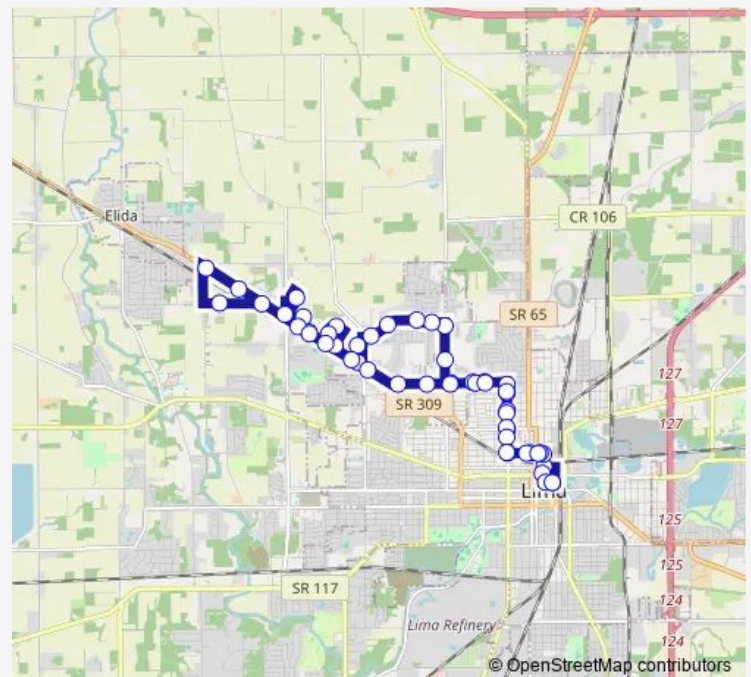

Bus 3 Lima Mall

[Go to website](#)

Direction

Lima Terminal (High Street) — Lima Terminal (High Street)

52 stops

[Open route schedule](#)

Lima Terminal (High Street)

Wayne and Main

Eagles

Furl Williams Shelter

Mr. Appliance

Lima West Apartments

Wally's

Richelieu Apartments

Kimberly and Edgewood

Juneau Dr & Edgewood

Edgewood Skating Rink

Lima Mall - East Side

Great Clips

Route schedule

Lima Terminal (High Street) — Lima Terminal (High Street)

Monday 06:50-17:50

Tuesday 06:50-17:50

Wednesday 06:50-17:50

Thursday 06:50-17:50

Friday 06:50-17:50

Saturday 07:50-15:50

Sunday —

Route info

Direction: Lima Terminal (High Street)

Stops: 52

Trip Duration: 0 hour 55 min