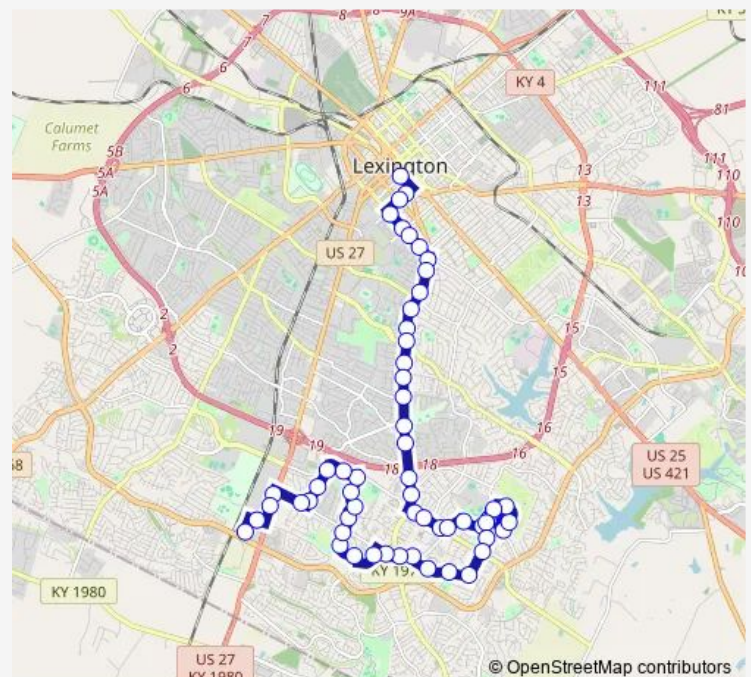

### Route schedule

Appian Way @ Tates Creek Outbound — Transit Center

Monday 22:01-00:01<sup>+1</sup>

Tuesday 22:01-00:01<sup>+1</sup>

Wednesday 22:01-00:01<sup>+1</sup>

Thursday 22:01-00:01<sup>+1</sup>

Friday 22:01-00:01<sup>+1</sup>

### Route info

Direction: Appian Way @ Tates Creek Outbound

Stops: 20

Trip Duration: 0 hour 18 min

3 — Tates Creek Road

## Direction

Transit Center — Wal Mart @ Nicholas Park

58 stops

[Open route schedule](#)

Transit Center

Rose @ Lyndhurst Outbound

Rose @ Maxwell Outbound

Euclid @ Rose/Linden Walk Outbound

## Route info

Direction: Wal Mart @ Nicholas Park

Stops: 55

Trip Duration: 0 hour 48 min

River Park @ 3594 Inbound

River Park @ 3530 Inbound

Centre @ Canonero

Centre Parkway @ Bold Bidder Outbound