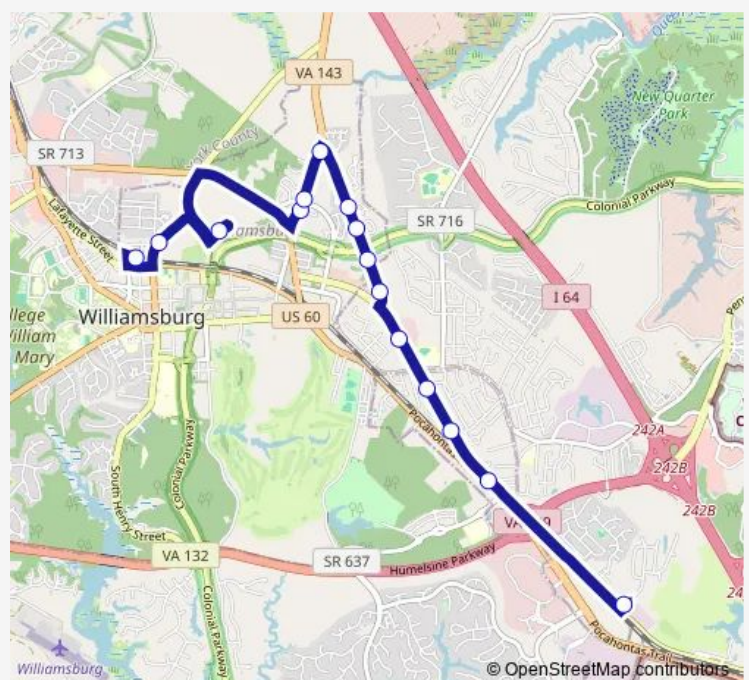

Monday 06:00-20:00

Tuesday 06:00-20:00

Wednesday 06:00-20:00

Thursday 06:00-20:00

Friday 06:00-20:00

Saturday 06:00-20:00

Sunday 08:00-17:00

Route info

Direction: N Boundary St at Williamsburg Tc

Stops: 15

Trip Duration: 0 hour 25 min

3 — Merrimac

Direction

undefined — undefined

0 stops

[Open route schedule](#)

Tam-O-Shanter Blvd at Merrimac Trl — N Boundary St at Williamsburg Tc

24 stops

[Open route schedule](#)

Tam-O-Shanter Blvd at Merrimac Trl

Merrimac Trl at Colonial Health

Merrimac Trl at Armstrong Dr

Merrimac Trl at Douglas Dr

Direction: Tam-O-Shanter Blvd at Merrimac Trl

Stops: 24

Trip Duration: 0 hour 31 min

Direction

undefined — undefined

0 stops

[Open route schedule](#)**Route schedule**

undefined — undefined