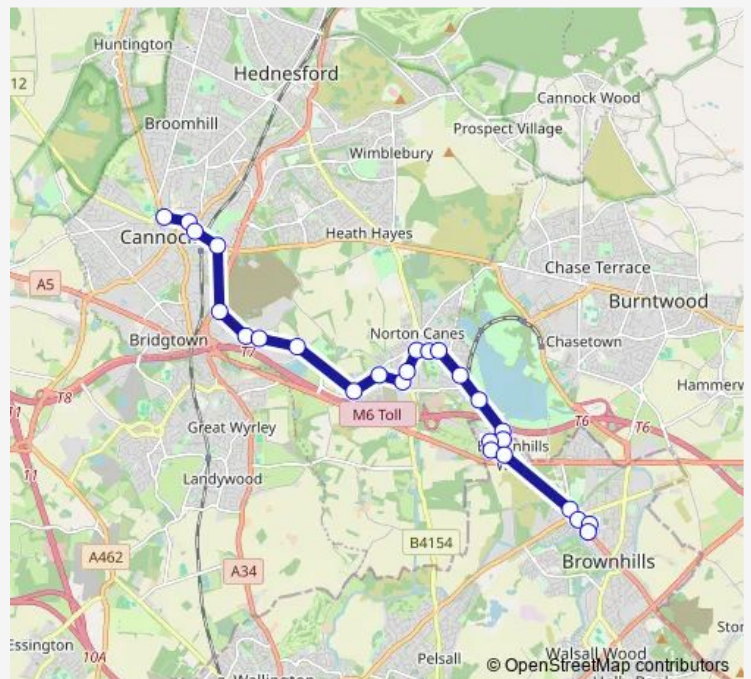

Bus 3 Cannock - Norton Canes - Brownhills

[Go to website](#)

Direction

Bus Station — Brickiln St

26 stops

[Open route schedule](#)

Bus Station

Coniston Way

Tamar Close

Shannon Drive

Severn Rd

Route schedule

Bus Station — Brickiln St

Monday 07:40-17:40

Tuesday 07:40-17:40

Wednesday 07:40-17:40

Thursday 07:40-17:40

Friday 07:40-17:40

Saturday 07:40-17:40

Sunday 07:40-17:40

Route info

Direction: Bus Station

Stops: 26

Trip Duration: 0 hour 29 min

3 — Cannock - Norton Canes - Brownhills

Medway Rd

The Park View Centre

Raven's Court

Short St

Brickiln St

Direction

Brickiln St — Bus Station