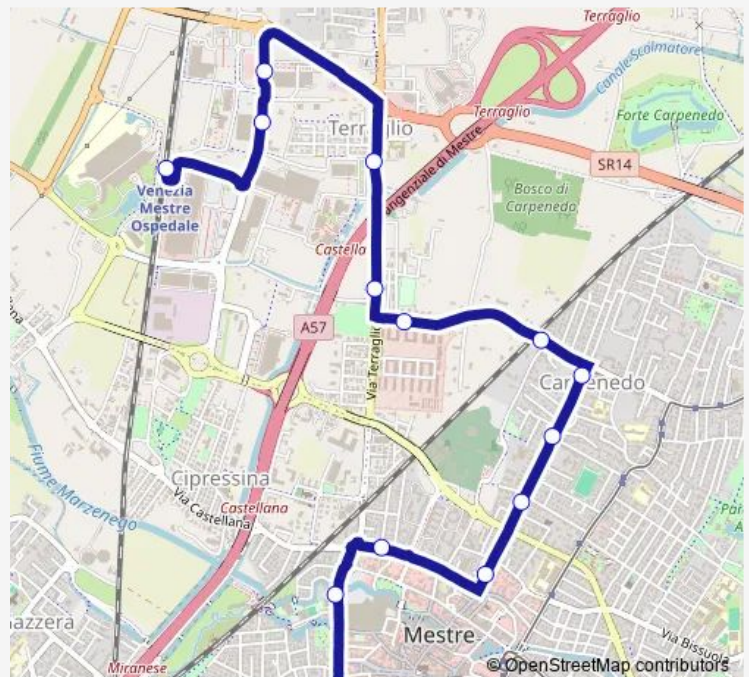

Direction

Ilaria Alpi Sfmr ospedale — Carducci Pascoli

15 stops

[Open route schedule](#)

Ilaria Alpi Sfmr ospedale

Peron Saragat

Peron Baseggio

Terraglio Villa Salus

Terraglio Borgo Pezzana

Trezzo Terraglio

Trezzo Battuti

Garibaldi Carpenedo

Garibaldi Giardini

Garibaldi Ognissanti

Garibaldi Municipio

Belfredo Terraglio

Circonvallazione Olimpia

Carducci Felisati

Carducci Pascoli

Route schedule

Ilaria Alpi Sfmr ospedale — Carducci Pascoli

Monday	22:30
Tuesday	22:30
Wednesday	22:30
Thursday	22:30
Friday	22:30
Saturday	22:30
Sunday	—

Route info

Direction: Ilaria Alpi Sfmr ospedale

Stops: 15

Trip Duration: 0 hour 13 min

3 — Ilaria Alpi Sfmr ospedale - Carducci Pascoli

3 Bus time schedules and route maps are available in an offline PDF at busmaps.com. Use the busmaps.com website to see live bus times, train schedule or subway schedule, and step-by-step directions for all public transit in Venice