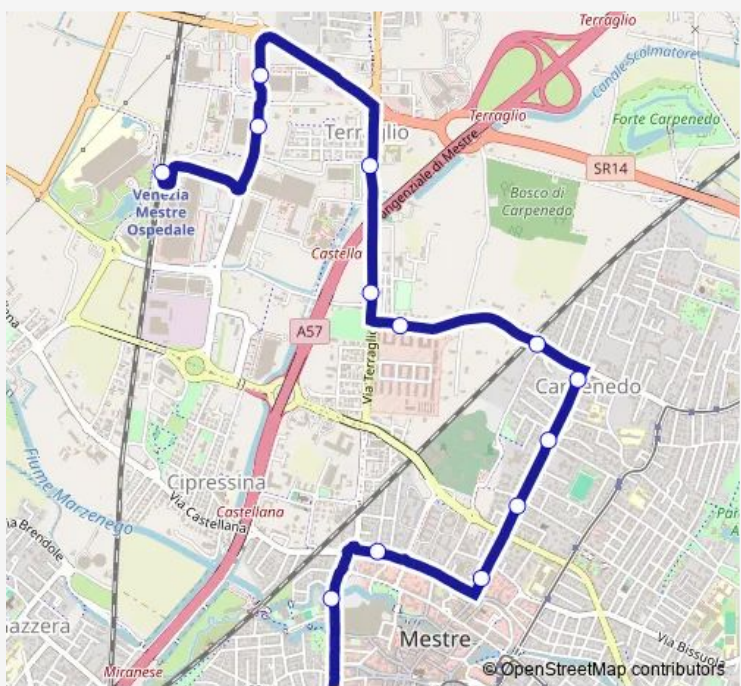

Bus 3 Ilaria Alpi Sfmr ospedale - Carducci Pascoli

[Go to website](#)

Direction
 Ilaria Alpi Sfmr ospedale — Carducci Pascoli
 15 stops
[Open route schedule](#)

- Ilaria Alpi Sfmr ospedale
- Peron Saragat
- Peron Baseggio
- Terraglio Villa Salus
- Terraglio Borgo Pezzana
- Trezzo Terraglio
- Trezzo Battuti
- Garibaldi Carpenedo
- Garibaldi Giardini
- Garibaldi Ognissanti
- Garibaldi Municipio
- Belfredo Terraglio
- Circonvallazione Olimpia
- Carducci Felisati
- Carducci Pascoli

Route schedule
 Ilaria Alpi Sfmr ospedale — Carducci Pascoli

Monday	22:30
Tuesday	22:30
Wednesday	22:30
Thursday	22:30
Friday	22:30
Saturday	22:30
Sunday	—

Route info
 Direction: Ilaria Alpi Sfmr ospedale
 Stops: 15
 Trip Duration: 0 hour 13 min

3 Bus time schedules and route maps are available in an offline PDF at busmaps.com. Use the busmaps.com website to see live bus times, train schedule or subway schedule, and step-by-step directions for all public transit in Venice

The schedule is provided in the local timezone. Times with "(+1)" indicate departures on the next day.

PDF file created on 2025-01-16

2024 BusMaps.com - All Rights Reserved