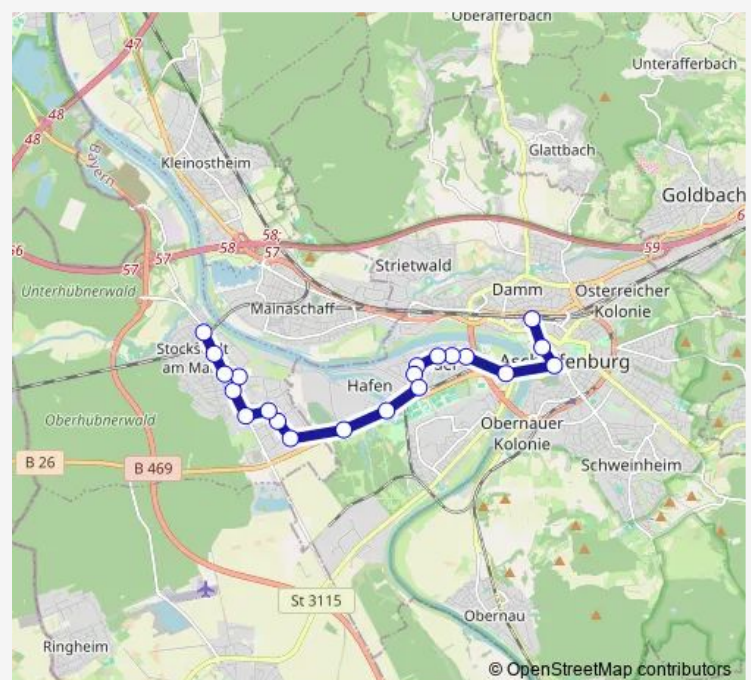

### Direction

Aschaffenburg, Hauptbahnhof/Rob — Stockstadt (Main), Carl-Wirth-Str.

20 stops

[Open route schedule](#)

Aschaffenburg, Hauptbahnhof/Rob

Aschaffenburg, Stadthalle

Aschaffenburg, Löherstr.

Aschaffenburg, Stadtbad (P+R)

### Route schedule

Aschaffenburg, Hauptbahnhof/Rob — Stockstadt (Main), Carl-Wirth-Str.

Monday 07:09

Tuesday 07:09

Wednesday 07:09

Thursday 07:09

Friday 07:09

Saturday —

### Route info

Direction: Aschaffenburg, Hauptbahnhof/Rob

Stops: 20

Trip Duration: 0 hour 28 min

## Direction

Aschaffenburg, Schulzentrum — Aschaffenburg, Hauptbahnhof/Rob

7 stops

[Open route schedule](#)

Aschaffenburg, Schulzentrum

Aschaffenburg, Stadtbad (P+R)

Aschaffenburg, Löherstr.

Aschaffenburg, Freihofsplatz