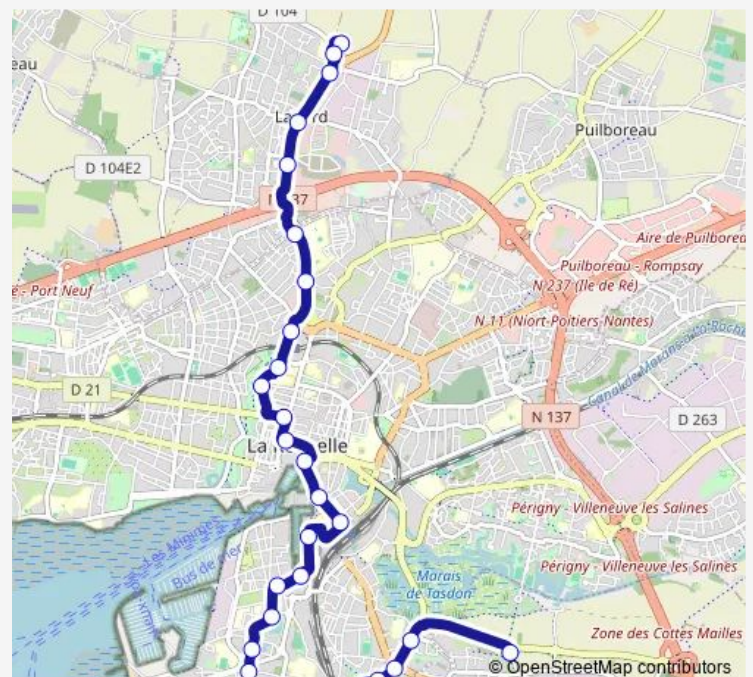

Le Lac

La Sole

Europe

Route schedule

P+R Les Greffières — P+R Simone Veil

Monday 05:35-21:49

Tuesday 05:35-21:49

Wednesday 05:35-21:49

Thursday 05:35-21:49

Friday 05:35-21:49

Saturday 05:58-21:45

Sunday —

Route info

Direction: P+R Les Greffières

Stops: 29

Trip Duration: 0 hour 34 min

Les Peupliers

P+R Simone Veil

Direction

P+R Simone Veil — P+R Les Greffières

30 stops

[Open route schedule](#)

P+R Simone Veil

Normandin

Route info

Direction: P+R Simone Veil

Stops: 30

Trip Duration: 0 hour 40 min

8 Mai 1945

Zone d'Activités

Les Greffières

Le Rayon d'Or