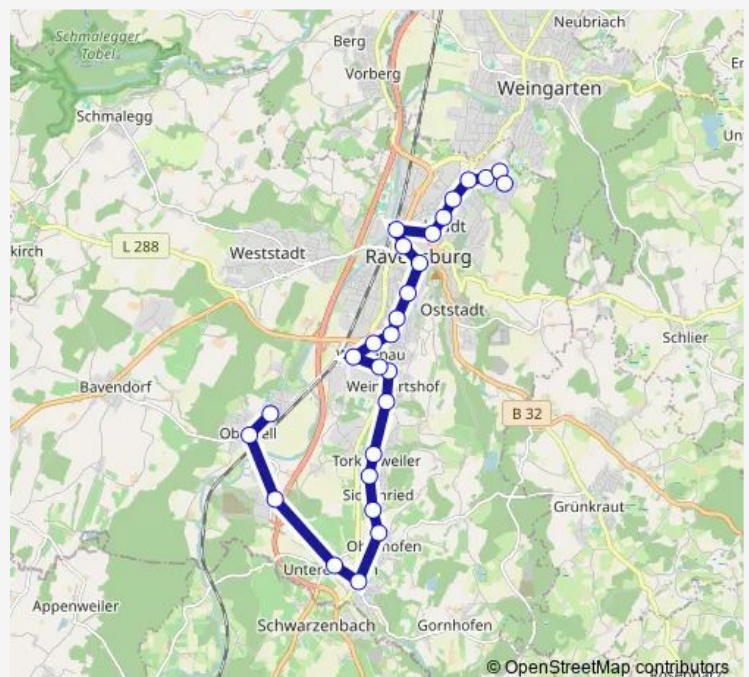

RV Hüttenberg

Route schedule

Ravensburg Hegaustraße — Ravensburg Gornhofen

Monday 05:41-19:11

Tuesday 05:41-19:11

Wednesday 05:41-19:11

Thursday 05:41-19:11

Friday 05:41-19:11

Saturday 06:11-19:11

Sunday 08:23-18:23

Route info

Direction: Ravensburg Hegaustraße

Stops: 27

Trip Duration: 0 hour 44 min

RV Oberhofen

RV Untereschach

RV Obereschach Gornhofener Str

Ravensb. Obereschach Herrengut

Ravensburg Bottenreute

Ravensburg Gornhofen

Direction

RV Untereschach — RV BSZ St.Martinus-Str.

23 stops

[Open route schedule](#)

RV Untereschach

Ravensburg Obereschach, Ort

RV Oberhofen

RV Hüttenberg

RV Sickenried

RV Torkenweiler

RV Weinberg

Ravensburg Weingartshof