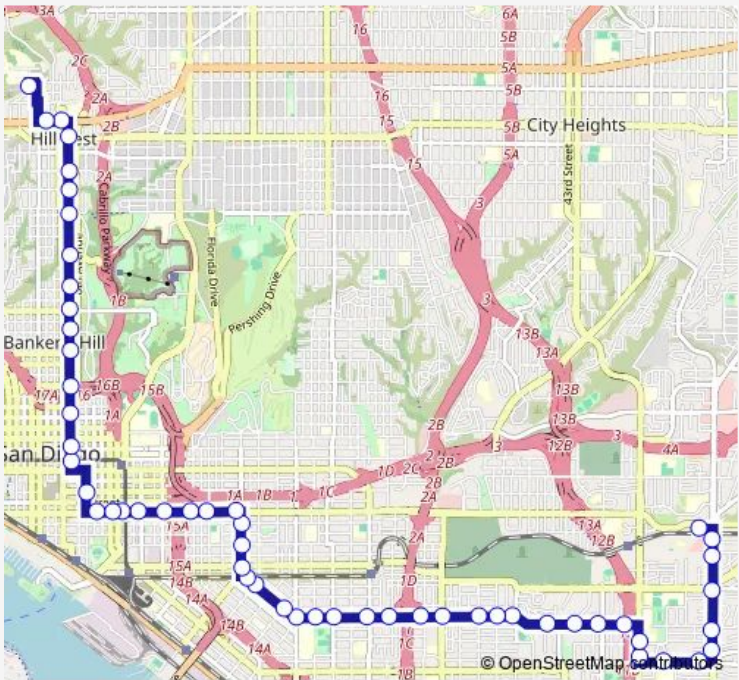

**Direction**  
 Euclid Ave Station — Front St & Arbor Dr (Ucsd)  
 55 stops  
[Open route schedule](#)

- Euclid Ave Station
- Euclid Av & Unity Place Drwy
- Euclid Av & Euclid Health Center
- Euclid Av & Brooks Huffman Plaza
- Euclid Av & Trinidad Wy
- Euclid Av & La Paz Dr
- Logan Av & Euclid Av
- Logan Av & Jarrett Ct
- 47th St & Logan Av
- 47th St & T St
- Ocean View Bl & 46th St
- Ocean View Bl & 45th St
- Ocean View Bl & Marketplace Av
- Ocean View Bl & San Miguel Av
- Ocean View Bl & 40th St
- Ocean View Bl & 39th St
- Ocean View Bl & 38th St
- Ocean View Bl & 36th St
- Ocean View Bl & 35th St
- Ocean View Bl & 33rd St
- Ocean View Bl & 32nd St

Route schedule  
 Euclid Ave Station — Front St & Arbor Dr (Ucsd)

Monday	04:39-23:18
Tuesday	04:39-23:18
Wednesday	04:39-23:18
Thursday	04:39-23:18
Friday	04:39-23:18
Saturday	05:18-22:19
Sunday	05:18-22:18

Route info  
 Direction: Euclid Ave Station  
 Stops: 55  
 Trip Duration: 1 hour 1 min

■ 3 — Ucsd Hospital - Euclid Transit Center **BusMaps**

Ocean View Bl & 30th St

Ocean View Bl & 29th St

Ocean View Bl & 28th St

## Route info

Direction: Front St &amp; Arbor Dr (Ucsd)

Stops: 53

Trip Duration: 0 hour 57 min

Market St & 25th St

25th St & J St

25th St & Imperial Av

Ocean View Bl & Commercial St