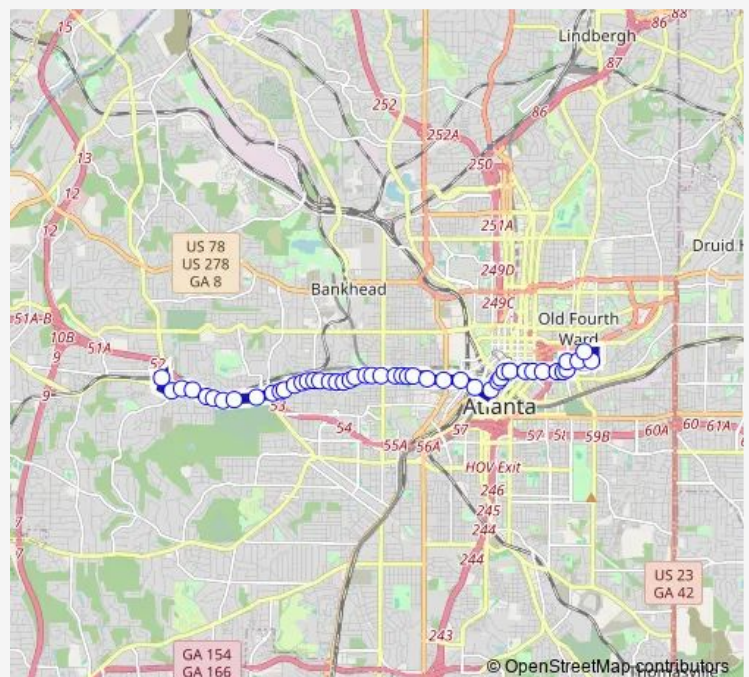

Martin Luther King J @ Stafford St

Martin L King JR DR @ Morris Brown

Route schedule

Hamilton E Holmes Station - BUS Loop — John Wesley Dobbs AVE @ Howell St

Monday 04:45-23:30

Tuesday 04:45-23:30

Wednesday 04:45-23:30

Thursday 04:45-23:30

Friday 04:45-23:30

Saturday 05:30-22:45

Sunday 05:30-22:45

Route info

Direction: Hamilton E Holmes Station - BUS Loop

Stops: 48

Trip Duration: 0 hour 33 min

3 — Martin Luther King Jr Dr/Auburn Ave

Martin Luther King J @ Hunter PL N

Martin Luther King J DR @ Ollie St

Martin Luther King J DR @ Whitehouse Dr

Martin L King JR DR @ Joseph E Lowery Blvd

Martin L King JR DR @ Paschal Blvd Sw

Edgewood AVE @ Peachtree St

Forsyth ST @ Alabama ST (Five Points Station)

Forsyth ST SW @ Mitchell ST Sw

Forsyth ST SW @ Trinity AVE Sw

Trinity AVE SW @ TED Turner DR Sw

Mitchell ST SW @ Northside DR Sw

Tatnall ST @ Martin L King JR Dr