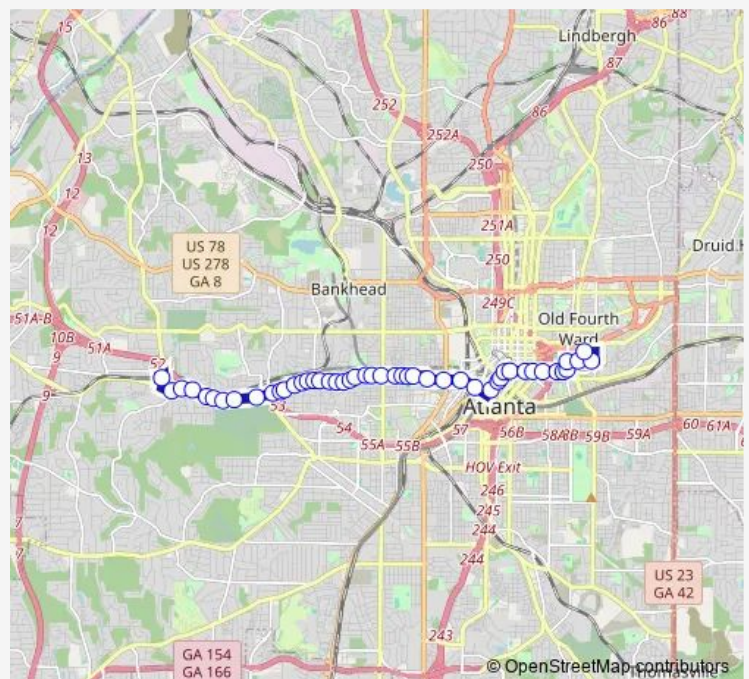

Martin Luther King J @ Stafford St

Martin L King JR DR @ Morris Brown

Route schedule

Hamilton E Holmes Station - BUS Loop — JOHN WESLEY DOBBS AVE @ HOWELL ST

Monday 04:45-23:30

Tuesday 04:45-23:30

Wednesday 04:45-23:30

Thursday 04:45-23:30

Friday 04:45-23:30

Saturday 05:30-22:45

Sunday 05:30-22:45

Route info

Direction: Hamilton E Holmes Station - BUS Loop

Stops: 48

Trip Duration: 0 hour 33 min

3 — Martin Luther King Jr Dr/Auburn Ave

Martin Luther King J @ Hunter PL N

Martin Luther King J DR @ Ollie St

Martin Luther King J DR @ Whitehouse Dr

Martin L King JR DR @ Joseph E Lowery Blvd

Martin L King JR DR @ Paschal Blvd Sw