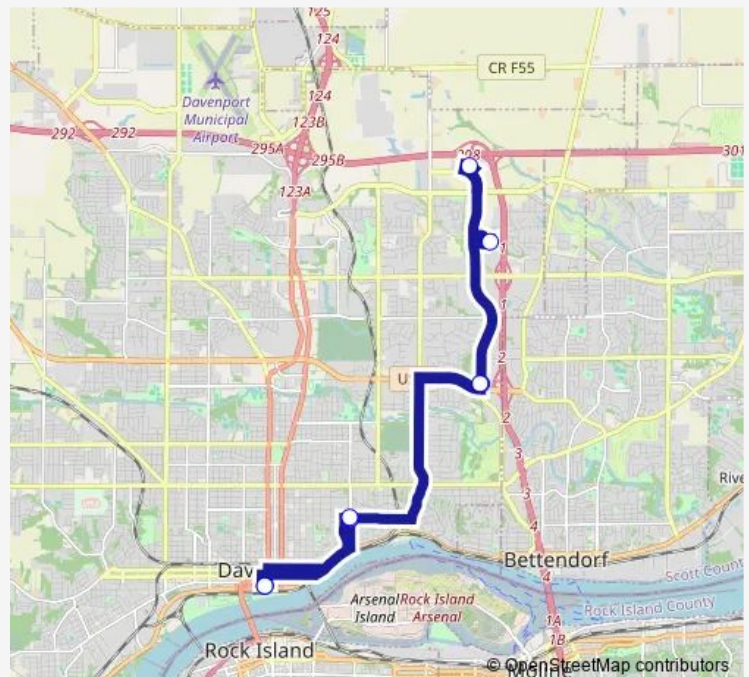

Elmore & Kimberly (Ne)

East Walmart

Route schedule

Ground Transportation Center (Gtc) — East Walmart

Monday	18:20
Tuesday	18:20
Wednesday	18:20
Thursday	18:20
Friday	18:20
Saturday	18:20
Sunday	—

Route info

Direction: Ground Transportation Center (Gtc)

Stops: 4

Trip Duration: 0 hour 23 min

3 — Yellow Line

Direction

Ground Transportation Center (Gtc) — Ground Transportation Center (Gtc)

8 stops

[Open route schedule](#)

Ground Transportation Center (Gtc)

12th & Bridge (Se)

Elmore & Kimberly (Ne)

East Walmart

Rhythm City Casino

Elmore & Kimberly (Nw)

12th & Bridge (Nw)

Ground Transportation Center (Gtc)

Route schedule

Ground Transportation Center (Gtc) — Ground Transportation Center (Gtc)

Monday 07:20-17:20

Tuesday 07:20-17:20

Wednesday 07:20-17:20

Thursday 07:20-17:20

Friday 07:20-17:20

Saturday 09:20-17:20