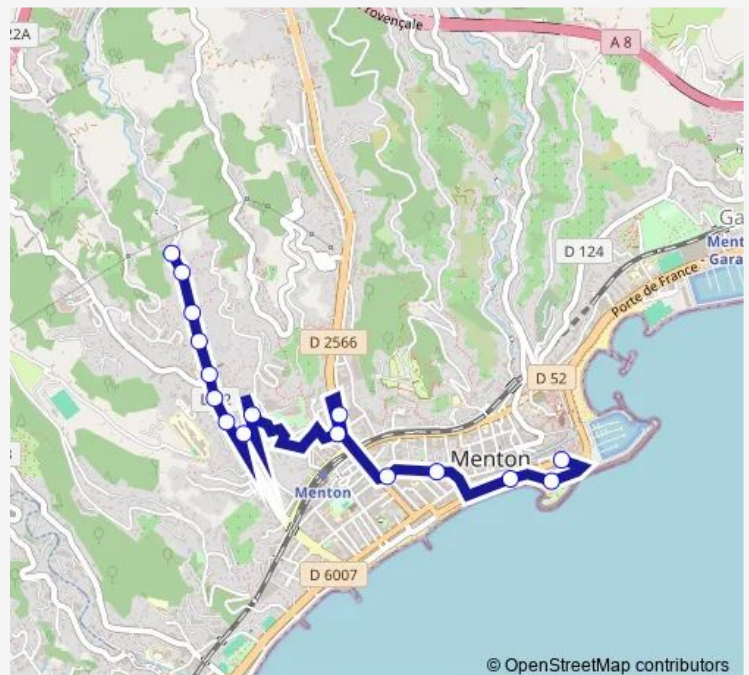

## Route schedule

Marché — Val de Borrigo

Monday	06:55-20:05
Tuesday	06:55-20:05
Wednesday	06:55-20:05
Thursday	06:55-20:05
Friday	06:55-20:05
Saturday	14:50-20:05
Sunday	09:00-18:40

## Route info

Direction: Marché

Stops: 16

Trip Duration: 0 hour 24 min

© OpenStreetMap contributors

**Direction**

Val de Borrigo — Marché

18 stops

## Route info

Direction: Val de Borrigo

Stops: 16

Trip Duration: 0 hour 19 min

## Route info

Direction: Bastion

Stops: 15

Trip Duration: 0 hour 24 min