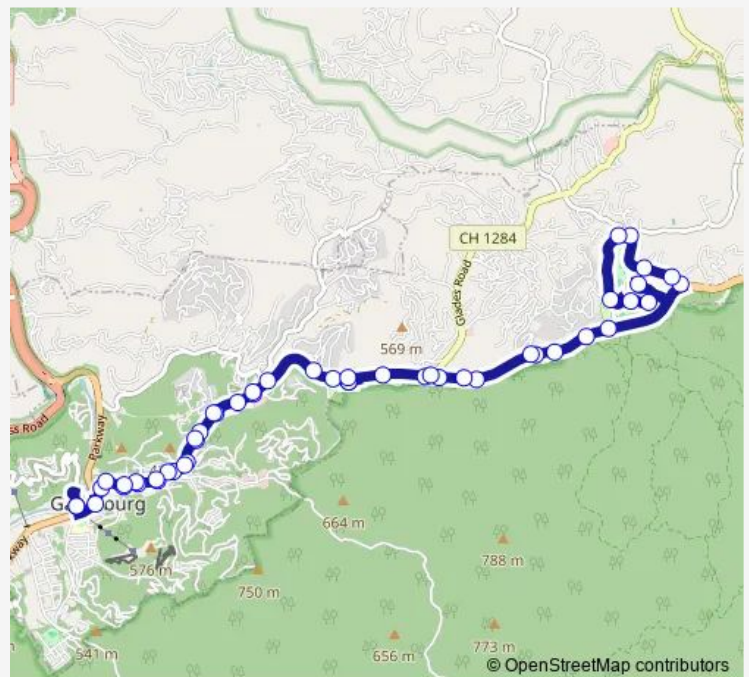

Dudley Creek RV Resort

Crystelle Creek, Dollar General

Stop Removed

Route schedule

Transit Center — Transit Center

Monday 10:30-21:00

Tuesday 10:30-21:00

Wednesday 10:30-21:00

Thursday 10:30-21:00

Friday 10:30-21:00

Saturday 10:30-21:00

Sunday 10:30-21:00

Route info

Direction: Transit Center

Stops: 49

Trip Duration: 0 hour 45 min