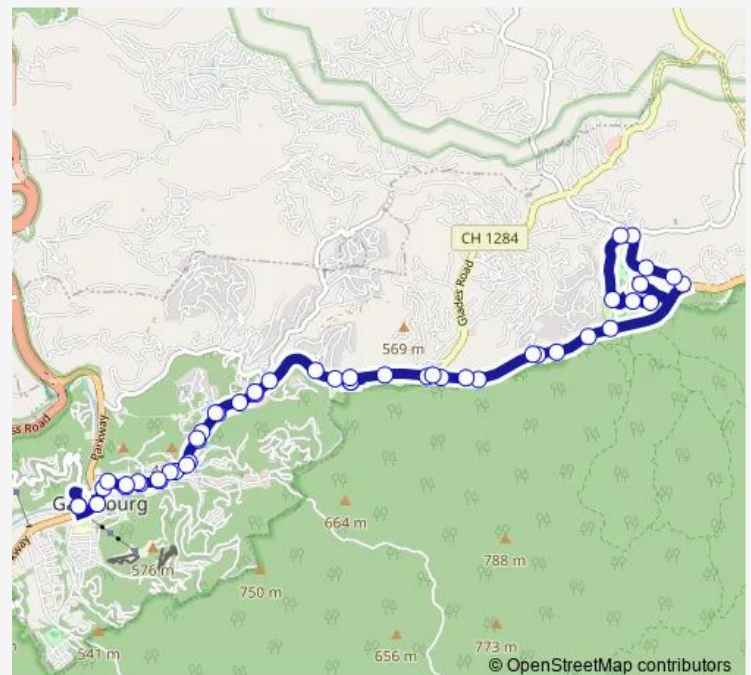

Dudley Creek RV Resort

Crystelle Creek, Dollar General

Stop Removed

Route schedule

Transit Center — Transit Center

Monday 10:30-21:00

Tuesday 10:30-21:00

Wednesday 10:30-21:00

Thursday 10:30-21:00

Friday 10:30-21:00

Saturday 10:30-21:00

Sunday 10:30-21:00

Route info

Direction: Transit Center

Stops: 49

Trip Duration: 0 hour 45 min

3 — Blue

Mills Park Road

Future Stop

Seaton Rentals

Ogle Road Apartments

Proffitt Road Apartments

Hidden Hills Road

Boys and Girls Club