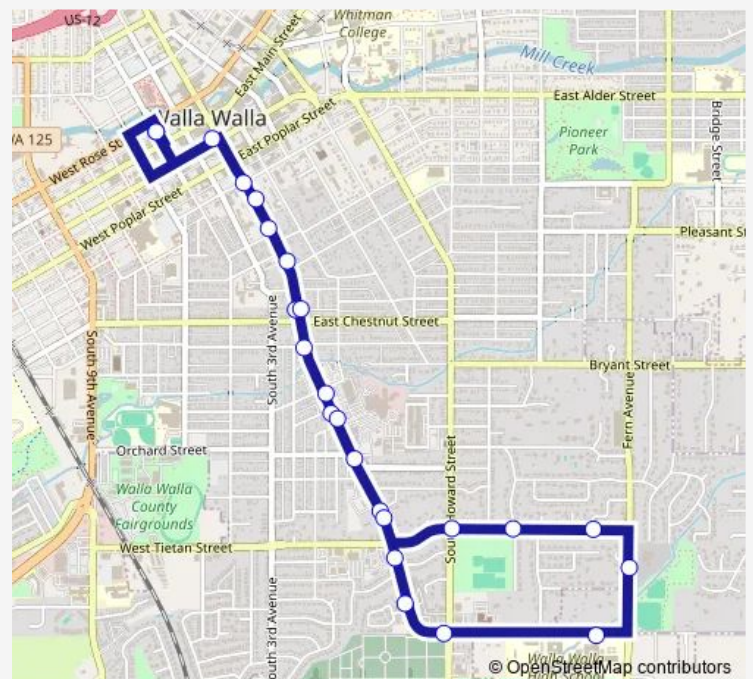

2nd & Whitman

Route schedule

Walla Walla Transit Center — Walla Walla Transit Center

Monday 06:15-17:20

Tuesday 06:15-17:20

Wednesday 06:15-17:20

Thursday 06:15-17:20

Friday 06:15-17:20

Saturday —

Sunday —

Route info

Direction: Walla Walla Transit Center

Stops: 24

Trip Duration: 0 hour 25 min

2nd & Birch

Alder & 2nd

Walla Walla Transit Center

3 Bus time schedules and route maps are available in an offline PDF at busmaps.com. Use the busmaps.com website to see live bus times, train schedule or subway schedule, and step-by-step directions for all public transit in Walla Walla