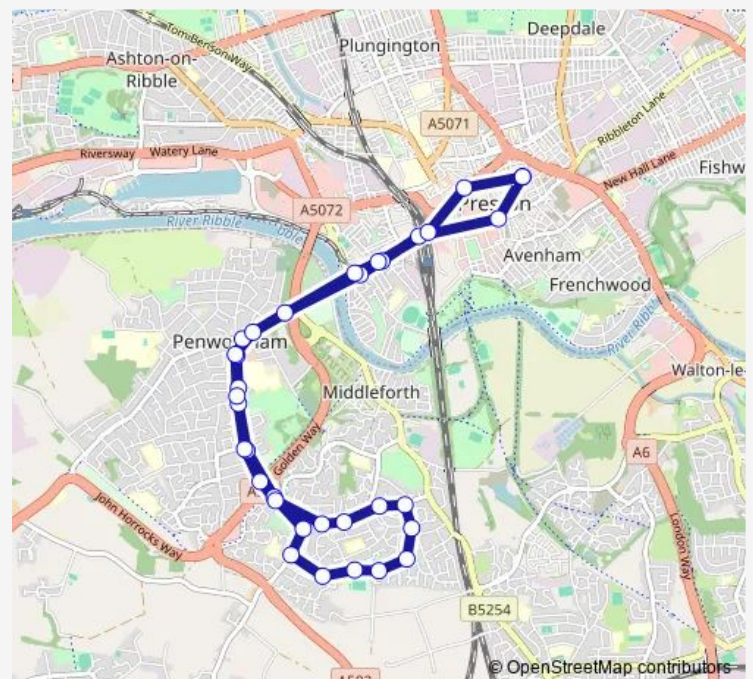

Railway Station

West Cliff

Fishergate Hill Surgery

Flyover

Tesco

St Marys Health Centre

Cop Lane School Stop Only

Manor Lane south

Charnock Avenue

Studholme Crescent

Moss Acre Road

Route schedule

Bus Station — Bus Station

Monday 05:30-23:30

Tuesday 05:30-23:30

Wednesday 05:30-23:30

Thursday 05:30-23:30

Friday 05:30-23:30

Saturday 05:40-23:30

Sunday 09:26-22:20

Route info

Direction: Bus Station

Stops: 34

Trip Duration: 0 hour 37 min

3 — Preston - Penwortham

Highfield Drive

Shops

Hill Road South

Cromwell Road

Broad Oak Lane

Manor Lane

St Marys Health Centre