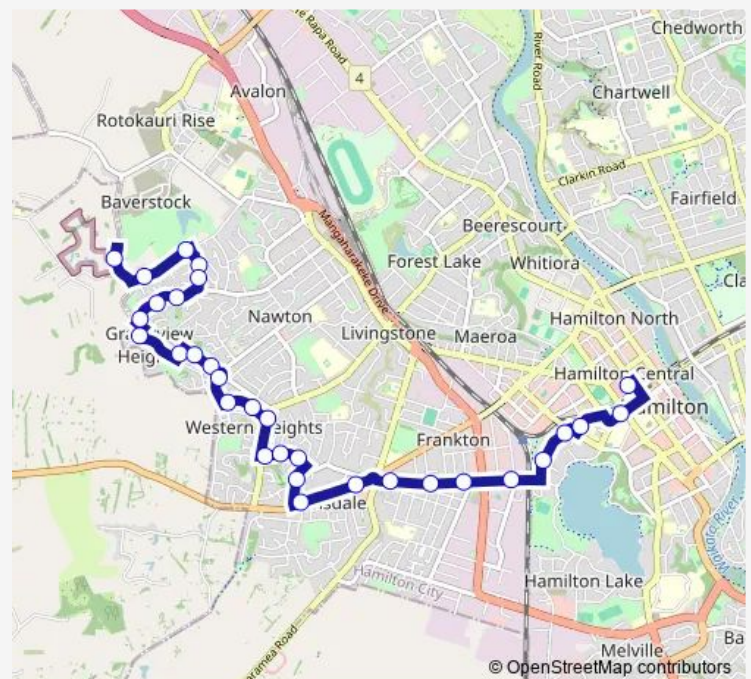

### Route schedule

Transport Centre (Platform R) — 183 Brymer Rd (Zoo)

Monday 08:45-16:50

Tuesday 08:45-16:50

Wednesday 08:45-16:50

Thursday 08:45-16:50

Friday 08:45-16:50

Saturday 09:31-16:31

### Route info

Direction: Transport Centre (Platform R)

Stops: 32

Trip Duration: 0 hour 24 min

3 — Dinsdale

216 Grandview Rd

27 Brymer Rd

5 Angus St

## Route info

Direction: Transport Centre (Platform R)

Stops: 30

Trip Duration: 0 hour 24 min

71 Ayrshire Dr

116 Farnborough Dr

76 Farnborough Dr

52 Farnborough Dr

## Route info

Direction: 183 Brymer Rd (Zoo)

Stops: 31

Trip Duration: 0 hour 26 min

54 Killarney Rd

Opp 77 Queens Ave

10 Queens Ave

28 Marama St