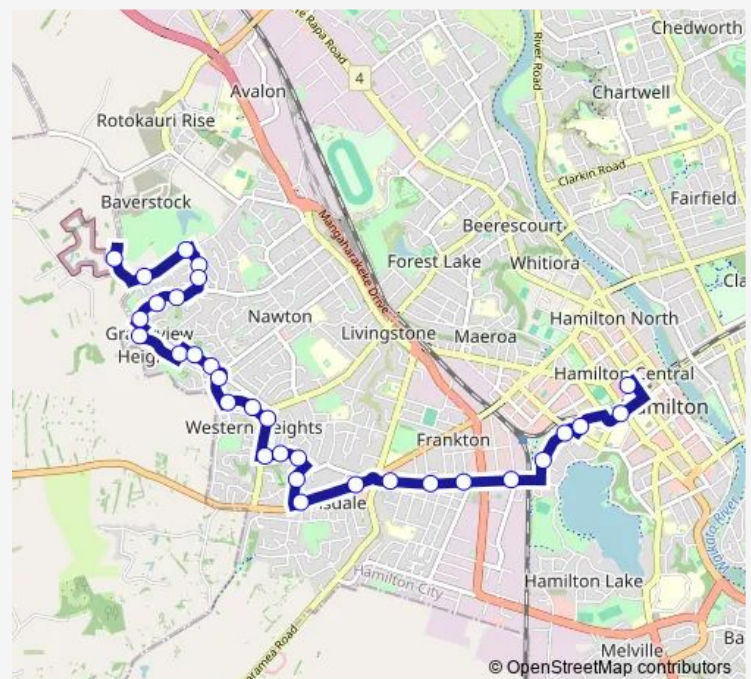

107 Newcastle Rd

17 Western Heights Dr

45 Western Heights Dr

Route schedule

Transport Centre (Platform R) — 183 Brymer Rd (Zoo)

Monday 08:45-16:50

Tuesday 08:45-16:50

Wednesday 08:45-16:50

Thursday 08:45-16:50

Friday 08:45-16:50

Saturday 09:31-16:31

Sunday 09:31-16:31

Route info

Direction: Transport Centre (Platform R)

Stops: 32

Trip Duration: 0 hour 24 min

20 Farnborough Dr

131 Baverstock Rd

227 Baverstock Rd

183 Brymer Rd (Zoo)

Direction

Transport Centre (Platform R) — Farnborough Dr (Sandhurst PI Reserve)

30 stops

[Open route schedule](#)

Sunday 07:01-18:01

Route info

Direction: 183 Brymer Rd (Zoo)

Stops: 31

Trip Duration: 0 hour 26 min

54 Killarney Rd

Opp 77 Queens Ave

10 Queens Ave