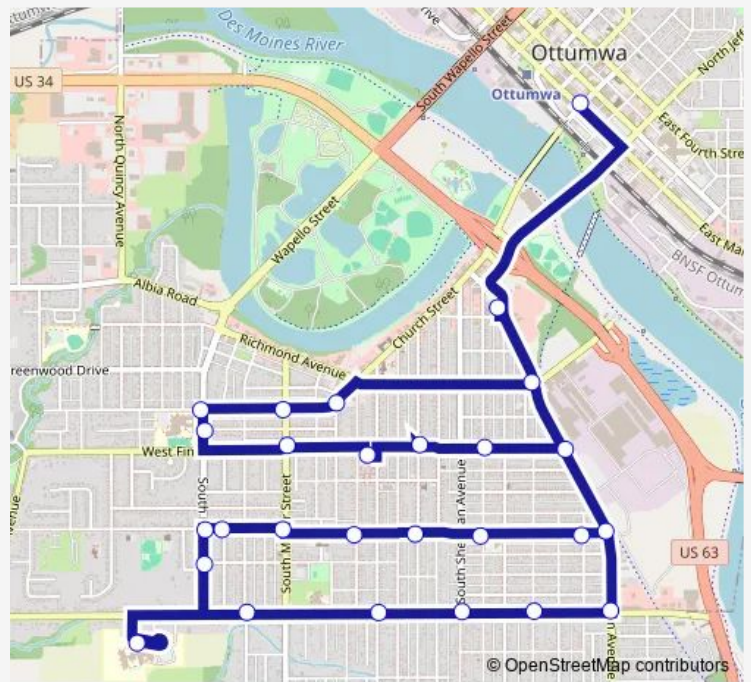

Bus 3 South Residential

[Go to website](#)

Direction
 Downtown — Ymca
 27 stops
[Open route schedule](#)

- Downtown
- Madison and Vine
- Madison and Williams
- Mary & Madison
- Mary and James
- Mary and Sheridan
- Mary and Ward
- Mary & Webster
- Liberty School
- Ferry and Keota
- Williams & Ferry
- Williams and Minnesota
- Williams and Milner
- Williams and Willard
- Williams and Davis
- Williams and Weller
- Williams and Bruce
- Madison & Finley
- Finley and Weller
- Finley and Davis
- South Oak

Route schedule
 Downtown — Ymca

Monday	06:45-17:10
Tuesday	06:45-17:10
Wednesday	06:45-17:10
Thursday	06:45-17:10
Friday	06:45-17:10
Saturday	—
Sunday	—

Route info

Direction: Downtown
 Stops: 27
 Trip Duration: 0 hour 38 min

3 — South Residential

Finley and Milner

Ferry and Hamilton

Chester & Ferry

Chester and Milner

Chester and Schuyler

Ymca

3 Bus time schedules and route maps are available in an offline PDF at busmaps.com. Use the busmaps.com website to see live bus times, train schedule or subway schedule, and step-by-step directions for all public transit in Ottumwa

The schedule is provided in the local timezone. Times with "(+1)" indicate departures on the next day.

PDF file created on 2025-01-16

2024 BusMaps.com - All Rights Reserved