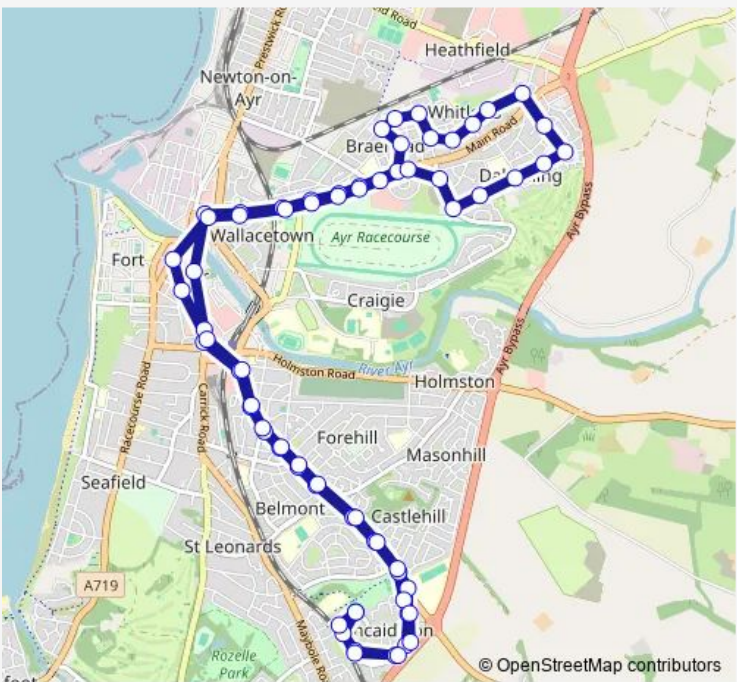

Bus 3 Kincaidston Drive, Ayr - James Brown Avenue, Ayr

[Go to website](#)

Direction
 Snowdrop Square — Snowdrop Square
 71 stops
[Open route schedule](#)

- Snowdrop Square
- Cornhill
- Cornhill
- Kincaidston Drive
- Sorrel Drive
- Kincaidston Drive
- Queen Margaret Academy
- Birch Road
- Dalmellington Road
- Burnbank Place
- Anderson Crescent
- Belmont Academy
- Belmont Road
- Lochlea Drive
- Castlehill Crescent
- Belmont Avenue
- Inverkar Road
- Ashgrove Street
- Killoch Place
- Kyle Street
- Newmarket Street

Route schedule
 Snowdrop Square — Snowdrop Square

Monday	05:20-07:00
Tuesday	05:20-07:00
Wednesday	05:20-07:00
Thursday	05:20-07:00
Friday	05:20-07:00
Saturday	06:14-07:00
Sunday	—

Route info
 Direction: Snowdrop Square
 Stops: 71
 Trip Duration: 1 hour 0 min

3 — Kincaidston Drive, Ayr - James Brown Avenue, Ayr **BusMaps**

Police Station

Newton Primary School

Burnett Terrace

Hawkhill Avenue

Hawkhill Avenue

Walker Road

Galloway Avenue