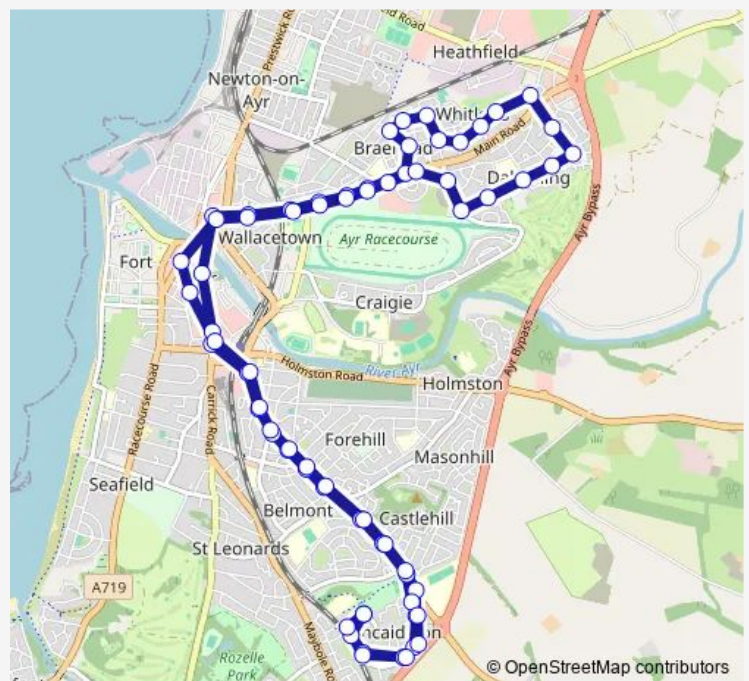

Thursday 05:20-07:00

Friday 05:20-07:00

Saturday 06:14-07:00

Sunday —

Route info

Direction: Snowdrop Square

Stops: 71

Trip Duration: 1 hour 0 min

3 — Kincaidston Drive, Ayr - James Brown Avenue, Ayr **BusMaps**

Police Station

Newton Primary School

Burnett Terrace

Hawkhill Avenue

Hawkhill Avenue

Walker Road

Galloway Avenue

Low Road

Thorneyflat Street

Thornyflat Road

Thorneyflat Drive

Harthall

Dalmilling Drive

Westwood Avenue

Braehead Avenue