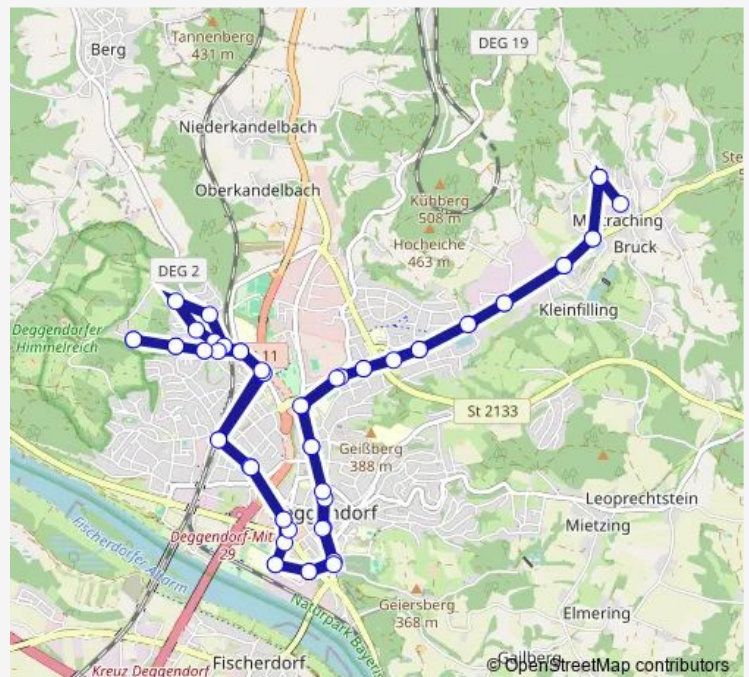

Route schedule

Wörth (Donau), Marktplatz — Wiesenfelden Wiesenfelden

Monday 09:15-17:30

Tuesday 09:15-17:30

Wednesday 09:15-17:30

Thursday 09:15-17:30

Friday 09:15-14:15

Saturday —

Sunday —

Route info

Direction: Wörth (Donau), Marktplatz

Stops: 10

Trip Duration: 0 hour 20 min

Direction

Wiesenfelden Wiesenfelden — Wörth (Donau), Marktplatz

10 stops

Thursday 06:10-16:55

Friday 06:10-13:55

Saturday —

Sunday —

Route info

Direction: Wiesenfelden Wiesenfelden

Stops: 10

Trip Duration: 0 hour 20 min

Direction: Deggendorf, Obere Aletsberger Straße

Stops: 56

Trip Duration: 1 hour 0 min

Deggendorf, Kleinsiedlung/Maderstr.

Deggendorf, Am Waffenhammer

Deggendorf, Großwalding

Deggendorf, Marienthal

Deggendorf, Itzlinger Straße