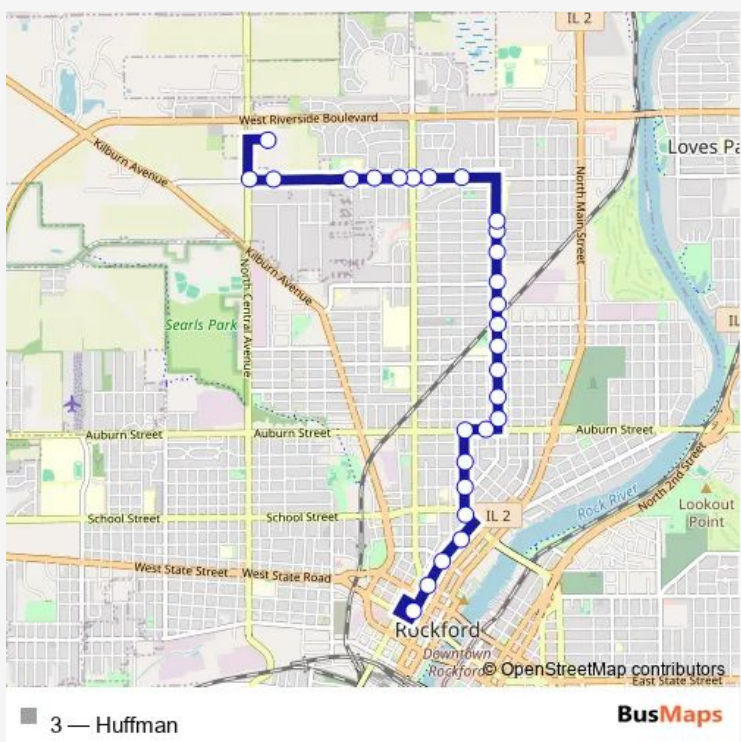

Bus 3 Huffman

[Go to website](#)

Direction
 Downtown Transfer Center — Central Walmart
 28 stops
[Open route schedule](#)

- Downtown Transfer Center
- Court Park-SEC-Outbound
- Court Locust-SEC-Outbound
- Court Fisher-SEC-Outbound
- Whitman Ridge-Nec
- Ridge Bruce-E-Outbound
- Ridge John-SEC-Outbound
- Ridge Auburn-SEC-Outbound
- Auburn Evelyn-SWC-Outbound
- Huffman Vernon-SEC-Outbound
- Huffman Grace-SEC-Outbound
- Huffman Quincy-SEC-Outbound
- Huffman Brown-SEC-Outbound
- Huffman Fulton-SEC-Outbound
- Huffman Ford-SEC-Outbound
- Huffman Glenwood-E-Outbound
- Huffman Barton-SEC-Outbound
- Huffman Paradise-SEC-Outbound
- Huffman Pierce-SEC-Outbound
- Halsted Ridge-NEC-Outbound
- Halsted Terrace Apartments-N-Outbound

Route schedule
 Downtown Transfer Center — Central Walmart

Monday	—
Tuesday	—
Wednesday	—
Thursday	—
Friday	—
Saturday	06:45-17:15
Sunday	05:15-17:15

Route info
 Direction: Downtown Transfer Center
 Stops: 28
 Trip Duration: 0 hour 17 min

Central Walmart — Downtown Transfer Center

26 stops

[Open route schedule](#)

Central Walmart

Halsted St Anthony-S-Inbound

Halsted Elinore-SWC-Inbound

Halsted Searles-SWC-Inbound

Halsted Alida-SWC-Inbound

Wednesday —

Thursday —

Friday —

Saturday 07:02-17:32

Sunday 05:32-17:32

Route info

Direction: Central Walmart

Stops: 26