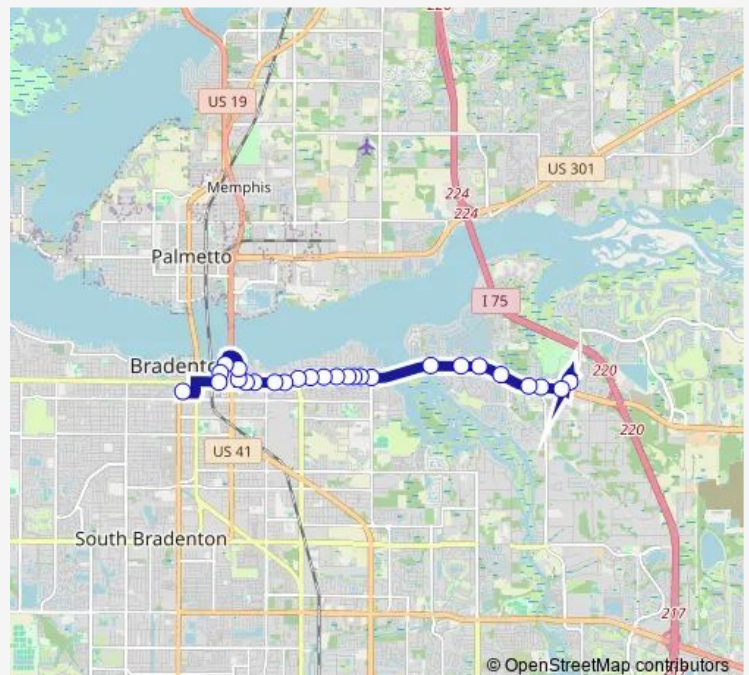

Manatee AVE E/6TH ST E

Manatee AVE E/4TH ST E

2ND ST E/4TH AVE E (Manatee Hospital)

Route schedule

Cypress Creek Blvd/SR 64 Walmart — Downtown Station

Monday 06:25-20:50

Tuesday 06:25-20:50

Wednesday 06:25-20:50

Thursday 06:25-20:50

Friday 06:25-20:50

Saturday 06:25-20:50

Sunday —

Route info

Direction: Cypress Creek Blvd/SR 64 Walmart

Stops: 26

Trip Duration: 0 hour 25 min

3 — 3 Manatee Avenue East

2ND ST E/Riverside DR E

Riverfront Blvd/100 Riverfront Blvd

3RD ST W/3RD AVE W

Manatee AVE W/3RD ST W

Downtown Station

Direction

Downtown Station — Cypress Creek Blvd/SR 64 Walmart

Thursday 05:50-20:30

Friday 05:50-20:30

Saturday 05:50-20:30

Sunday —

Route info

Direction: Downtown Station

Stops: 32

Trip Duration: 0 hour 20 min