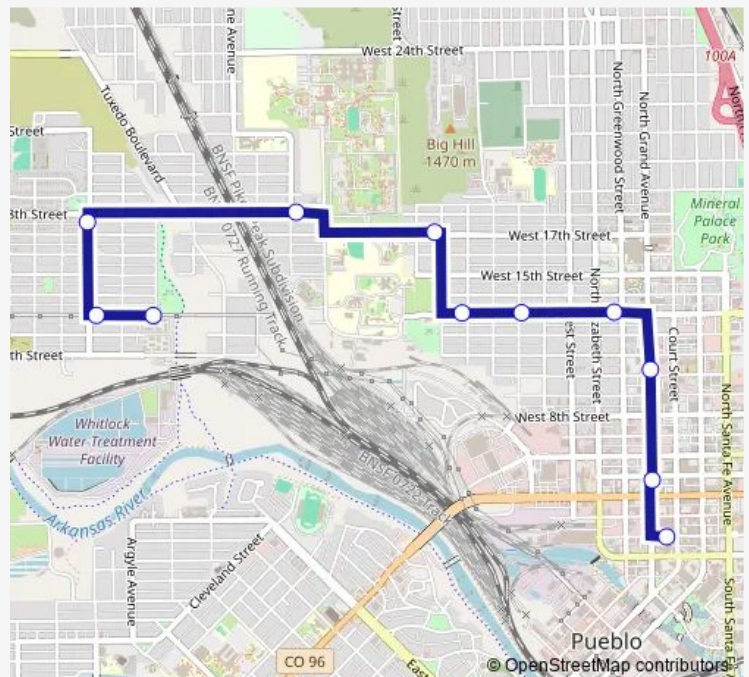

Direction

Transit Center (Court St) — 13th - Graham Bethlehem Apts

11 stops

[Open route schedule](#)

Transit Center (Court St)

Grand - 5th

Grand - 10th

13th - Greenwood

Route info

Direction: Transit Center (Court St)

Stops: 11

Trip Duration: 0 hour 12 min

Direction

13th - Graham Bethlehem Apts — Transit Center (Court St)

14 stops

[Open route schedule](#)

13th - Elizabeth

13th - Grand

Court - 12th

Court - 8th

Court - 6th

Transit Center (Court St)

Route schedule

13th - Graham Bethlehem Apts — Transit Center (Court St)

Monday 06:42-17:42

Tuesday 06:42-17:42

Wednesday 06:42-17:42

Thursday 06:42-17:42

Friday 06:42-17:42

Saturday 08:42-17:42

Sunday —

Route info