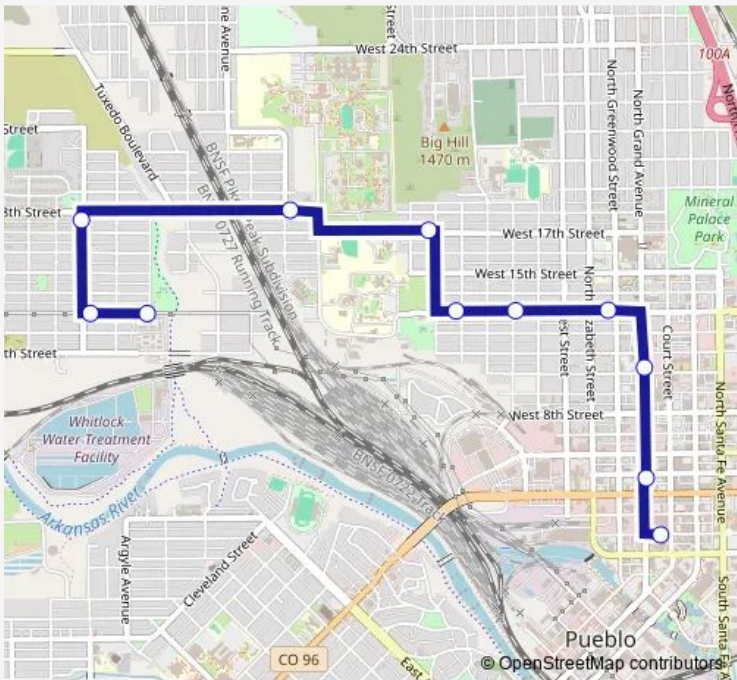

[Go to website](#)

Direction
 Transit Center (Court St) — 13th - Graham Bethlehem Apts
 11 stops
[Open route schedule](#)

- Transit Center (Court St)
- Grand - 5th
- Grand - 10th
- 13th - Greenwood
- 13th - Blake
- 13th - Baxter
- 17th - Francisco Loaf N Jug
- 18th - Hooper
- Lambert - 18th
- 13th - Lambert
- 13th - Graham Bethlehem Apts

Route schedule
 Transit Center (Court St) — 13th - Graham Bethlehem Apts

Monday	06:30-17:30
Tuesday	06:30-17:30
Wednesday	06:30-17:30
Thursday	06:30-17:30
Friday	06:30-17:30
Saturday	08:30-17:30
Sunday	—

Route info
 Direction: Transit Center (Court St)
 Stops: 11
 Trip Duration: 0 hour 12 min

Direction

13th - Graham Bethlehem Apts — Transit Center (Court St)

14 stops

[Open route schedule](#)

13th - Graham Bethlehem Apts

Tuesday 06:42-17:42

Wednesday 06:42-17:42

Thursday 06:42-17:42

Friday 06:42-17:42

Saturday 08:42-17:42

Sunday —

Route info

Direction: 13th - Graham Bethlehem Apts