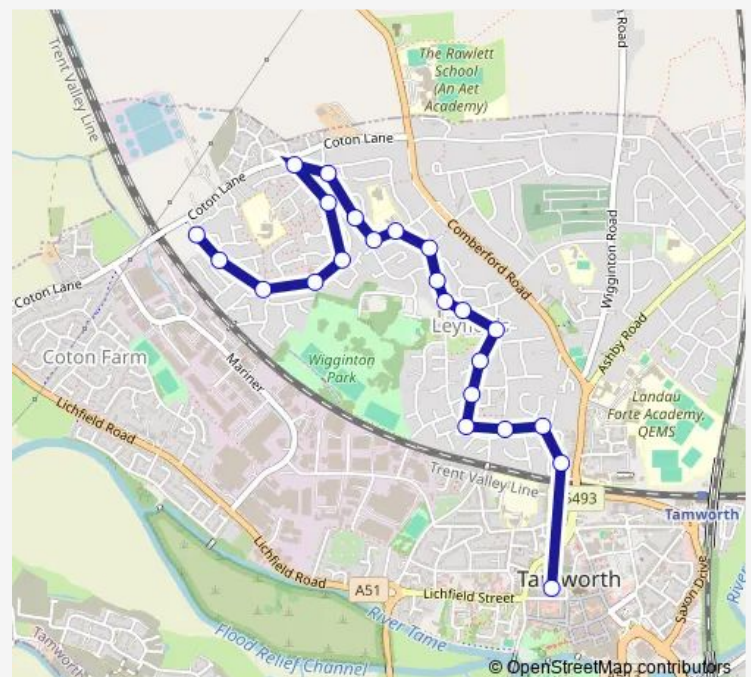

Wordsworth Avenue

Tennyson Avenue

Old School Walk

Route schedule

Cromwell Road — Corporation St

Monday 06:59-18:29

Tuesday 06:59-18:29

Wednesday 06:59-18:29

Thursday 06:59-18:29

Friday 06:59-18:29

Saturday 07:59-17:59

Sunday 07:59-17:59

Route info

Direction: Cromwell Road

Stops: 23

Trip Duration: 0 hour 18 min

■ 3 — Tamworth - Coton Green

Aldergate Medical Practice

Corporation St

Direction

Corporation St — Cromwell Road

19 stops

[Open route schedule](#)

Corporation St

Hospital Street

Aldergate Medical Practice

Old School Walk

Tennyson Avenue

Wordsworth Avenue

Shakespeare Close

Burns Road

Eliot Close