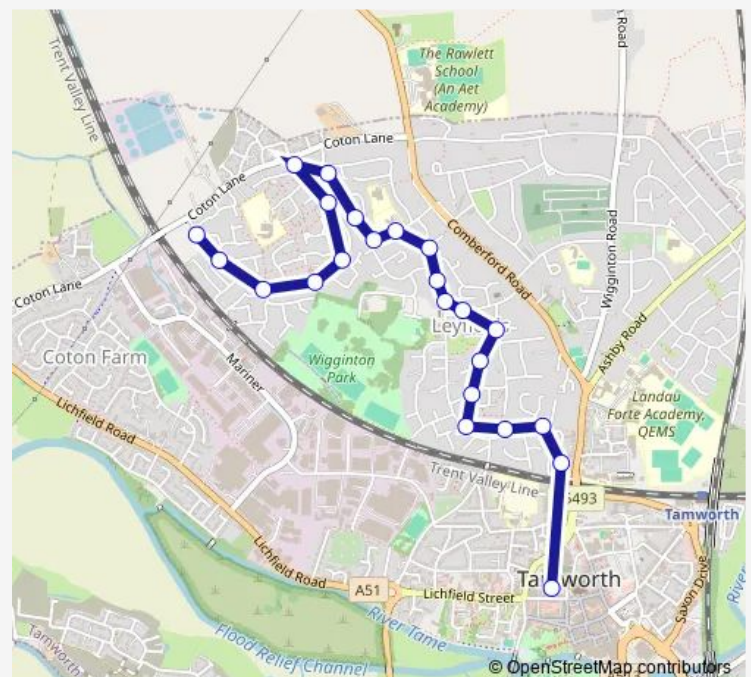

Wordsworth Avenue

Tennyson Avenue

Old School Walk

Route schedule

Cromwell Road — Corporation St

Monday 06:59-18:29

Tuesday 06:59-18:29

Wednesday 06:59-18:29

Thursday 06:59-18:29

Friday 06:59-18:29

Saturday 07:59-17:59

Sunday —

Route info

Direction: Cromwell Road

Stops: 23

Trip Duration: 0 hour 18 min

■ 3 — Tamworth - Coton Green

Aldergate Medical Practice

Corporation St

Direction

Corporation St — Cromwell Road

19 stops

[Open route schedule](#)

Corporation St

Hospital Street

Aldergate Medical Practice

Old School Walk

Tennyson Avenue

Wordsworth Avenue

Shakespeare Close

Burns Road

Eliot Close