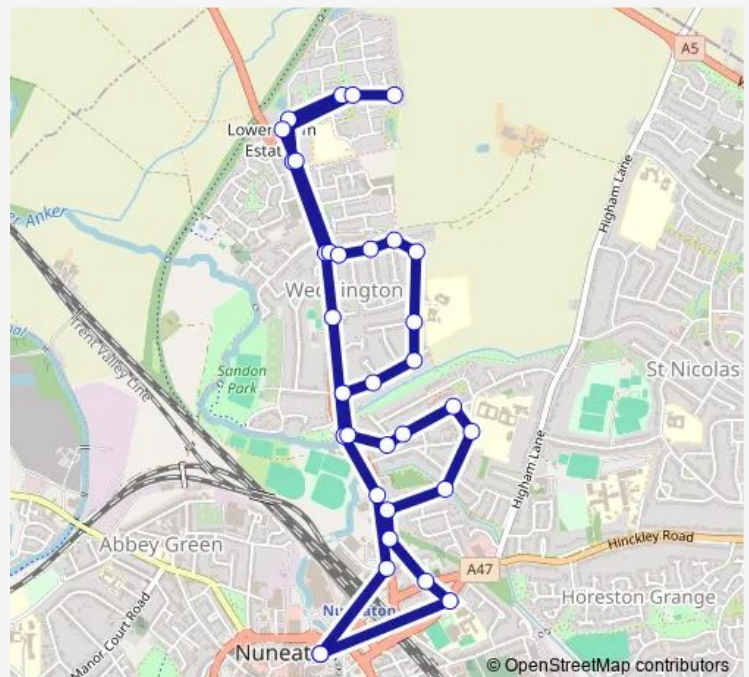

Reapers Close

Church Fields

Bramdene Avenue

Route schedule

Bus Station — Bus Station

Monday 08:20

Tuesday 08:20

Wednesday 08:20

Thursday 08:20

Friday 08:20

Saturday —

Sunday —

Route info

Direction: Bus Station

Stops: 39

Trip Duration: 0 hour 36 min

3 — Nuneaton - Weddington

Weddington Road

Fox Avenue

Scott Avenue

Bramdene Avenue

Oakdene Crescent

Romsey Avenue

Elmfield Road