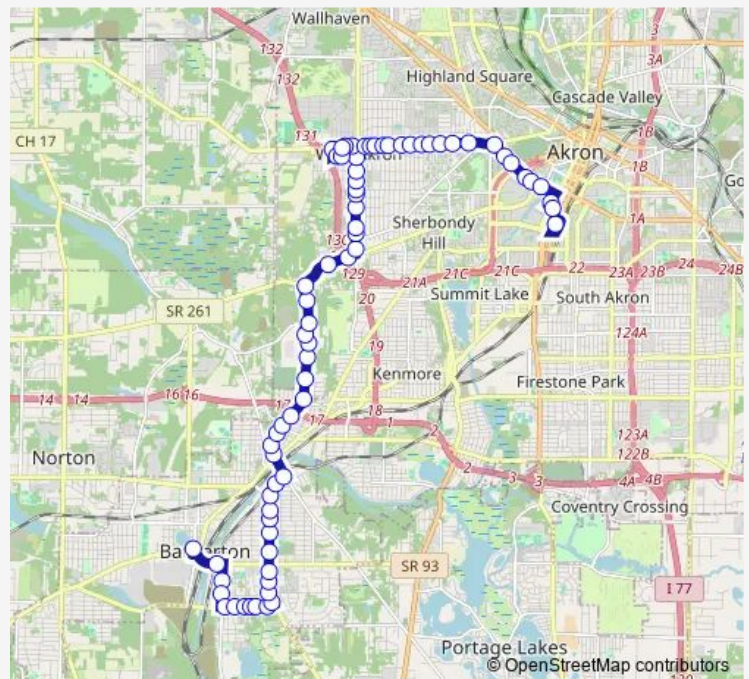

Bus 3 Copley/Hawkins

[Go to website](#)

Direction
 RKP Transit Center — 2nd St NW & W. Tuscarawas Ave
 81 stops
[Open route schedule](#)

- RKP Transit Center
- S. Main St & Bartges St
- S. Main St @ Gojo
- S. Main St & Selle St
- W. Exchange St & W. Bowery St
- W. Exchange St & Locust St
- W. Exchange St & Dart Ave
- W. Exchange St & Bishop St
- W. Exchange St & Bonnie Brae Ave
- Copley Rd & Cedar St
- Copley Rd & S. Portage Path
- Copley Rd & Hillwood Dr
- Copley Rd & Wildwood Ave
- Copley Rd & Madison Ave
- Copley Rd & Grace Ave
- Copley Rd & Noble Ave
- Copley Rd & Noah Ave
- Copley Rd @ Buchtel Hs
- Copley Rd & Dover Ave
- Copley Rd & Mineola Ave
- Copley Rd & Crestview Ave

Route schedule

RKP Transit Center — 2nd St NW & W. Tuscarawas Ave

Monday	05:30-23:00
Tuesday	05:30-23:00
Wednesday	05:30-23:00
Thursday	05:30-23:00
Friday	05:30-23:00
Saturday	06:00-22:00
Sunday	10:00-19:00

Route info

Direction: RKP Transit Center
 Stops: 81
 Trip Duration: 0 hour 45 min

3 — Copley/Hawkins

Copley Rd & Greenwood Ave

Copley Rd & Orlando Ave

Copley Rd & Nome Ave

Copley Rd & Seward Ave

Cordova Ave & Copley Rd

Stops: 72

Trip Duration: 0 hour 50 min

W. State St & Elmwood Ave

Romig Rd & Grand Blvd

Romig Rd & Kendale Dr

2511 Romig Rd

2409 Romig Rd

Romig Road Transit Center