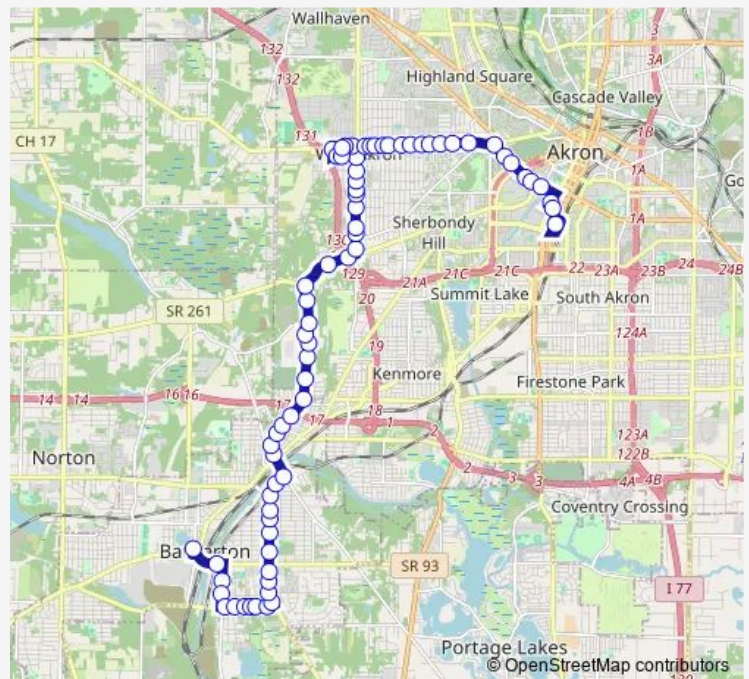

Bus 3 Copley/Hawkins

[Go to website](#)

Direction
 RKP Transit Center — 2nd St NW & W. Tuscarawas Ave
 81 stops
[Open route schedule](#)

- RKP Transit Center
- S. Main St & Bartges St
- S. Main St @ Gojo
- S. Main St & Selle St
- W. Exchange St & W. Bowery St
- W. Exchange St & Locust St
- W. Exchange St & Dart Ave
- W. Exchange St & Bishop St
- W. Exchange St & Bonnie Brae Ave
- Copley Rd & Cedar St
- Copley Rd & S. Portage Path
- Copley Rd & Hillwood Dr
- Copley Rd & Wildwood Ave
- Copley Rd & Madison Ave
- Copley Rd & Grace Ave
- Copley Rd & Noble Ave
- Copley Rd & Noah Ave
- Copley Rd @ Buchtel Hs
- Copley Rd & Dover Ave
- Copley Rd & Mineola Ave
- Copley Rd & Crestview Ave

Route schedule

RKP Transit Center — 2nd St NW & W. Tuscarawas Ave

Monday	05:30-23:00
Tuesday	05:30-23:00
Wednesday	05:30-23:00
Thursday	05:30-23:00
Friday	05:30-23:00
Saturday	06:00-22:00
Sunday	10:00-19:00

Route info

Direction: RKP Transit Center
 Stops: 81
 Trip Duration: 0 hour 45 min

3 — Copley/Hawkins

Copley Rd & Greenwood Ave

Copley Rd & Orlando Ave

Copley Rd & Nome Ave

Copley Rd & Seward Ave

Cordova Ave & Copley Rd

Stops: 72

Trip Duration: 0 hour 46 min

W. State St & Elmwood Ave

Romig Rd & Grand Blvd

Romig Rd & Kendale Dr

2511 Romig Rd

2409 Romig Rd

Romig Road Transit Center