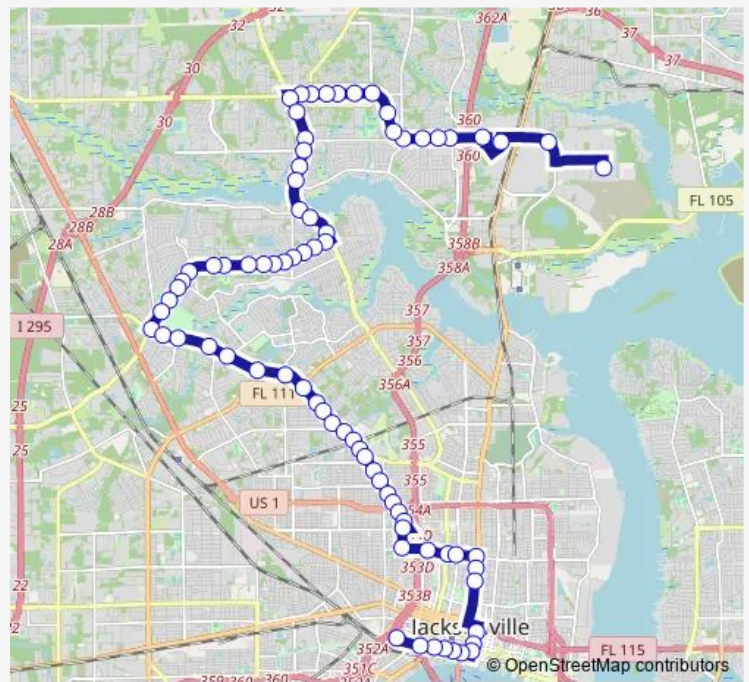

Bus 3 Moncrief

[Go to website](#)

Direction
 Bush Drive Amazon Hub — Jrctc Bay C
 78 stops
[Open route schedule](#)

Bush Drive Amazon Hub

Busch Dr + Yeager Rd

Dundas Dr + Busch Dr

Busch Dr + Balmoral Dr

Dunn Ave + Regency Dr

Dunn Ave + Irma Rd

Dunn Ave + Duval Rd

Dunn Ave + Lem Turner Rd

Lem Turner Rd + Dunn Ave

10972 Lem Turner Rd

Lem Turner Rd + Leonid Rd

Lem Turner Rd + Capper Rd

Lem Turner Rd + Bessent Rd

Route schedule

Bush Drive Amazon Hub — Jrctc Bay C

Monday	04:34-23:40
Tuesday	04:34-23:40
Wednesday	04:34-23:40
Thursday	04:34-23:40
Friday	04:34-23:40
Saturday	05:07-22:44
Sunday	05:13-22:23

Route info

Direction: Bush Drive Amazon Hub

Stops: 78

Trip Duration: 1 hour 25 min

3 — Moncrief

Lem Turner Rd + Broward Rd

Lem Turner Rd + Trout River Blvd

Lem Turner Rd + Woodland Ave

Lem Turner Rd + Riverview School Rd

Soutel Dr + 2nd Ave