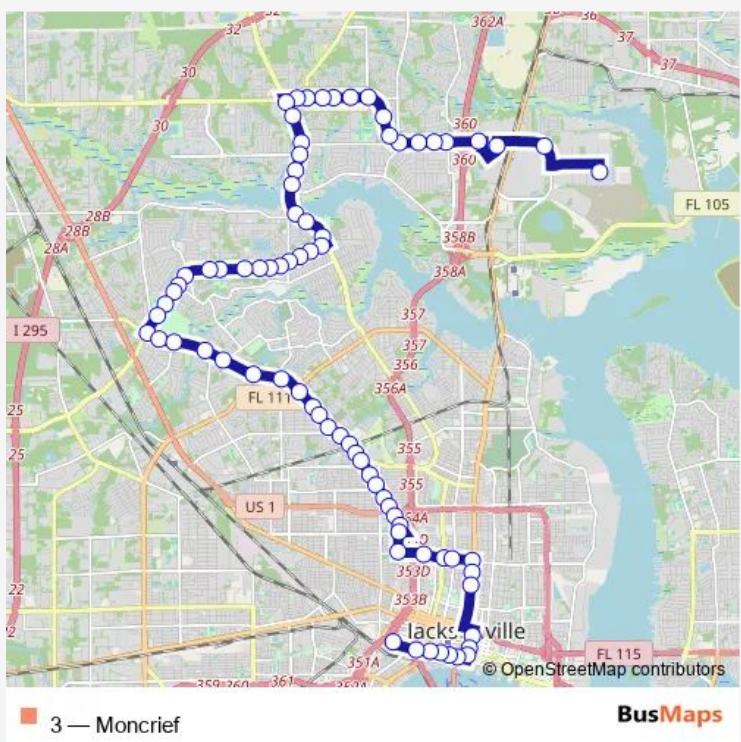

## Bus 3 Moncrief

[Go to website](#)

**Direction**  
 Jrhc Bay K — Bush Drive Amazon Hub  
 77 stops  
[Open route schedule](#)

- Jrtc Bay K
- Forsyth St + Jefferson St
- Forsyth St + Clay St
- Forsyth St + Julia St
- Forsyth St + Laura St
- Forsyth St + Ocean St
- Newnan St + Adams St
- Newnan St + Monroe St
- Newnan St + Ashley St
- Main St + 1st St
- Main St + 3rd St
- Main St + 6th St
- 8th St + Laura St
- 8th St + Pearl St
- 8th St + Boulevard St
- 8th St + UF Health Medical Center
- 8th St + Payne Ave
- Payne Ave + 13th St
- 2535 Moncrief Rd
- Moncrief Rd + 19th St
- Moncrief Rd + 22nd St

**Route schedule**  
 Jrhc Bay K — Bush Drive Amazon Hub

Monday	04:30-23:20
Tuesday	04:30-23:20
Wednesday	04:30-23:20
Thursday	04:30-23:20
Friday	04:30-23:20
Saturday	04:45-22:25
Sunday	04:45-22:25

**Route info**  
 Direction: Jrhc Bay K  
 Stops: 77  
 Trip Duration: 1 hour 18 min

**Direction**

Bush Drive Amazon Hub — Jrhc Bay K

78 stops

[Open route schedule](#)

Bush Drive Amazon Hub

Busch Dr + Yeager Rd

Dundas Dr + Busch Dr

Busch Dr + Balmoral Dr

## Route info

Direction: Bush Drive Amazon Hub

Stops: 78

Trip Duration: 1 hour 19 min

Soutel Dr + 2nd Ave

Soutel Dr + 6th Ave

Soutel Dr + 9th Ave

Soutel Dr + Ribault Ave