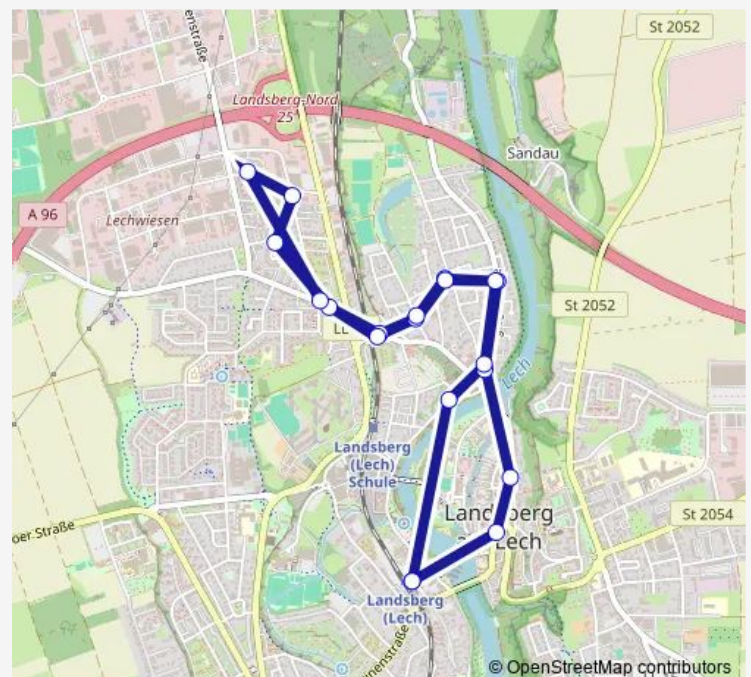

Landsberg, Schwaighofstraße

Landsberg, Hopfengartenstraße

Landsberg, Weiherstraße

Landsberg, Augsburgur Straße

Landsberg, Iglinger Straße

Landsberg, St.-Ulrich-Platz

Landsberg, Lechfeldstraße

Landsberg, Carl-F.-Benz-Straße

Landsberg, Iglinger Straße

Landsberg, Augsburgur Straße

Landsberg, Weiherstraße

Landsberg, Hopfengartenstraße

Landsberg, Schwaighofstraße

Landsberg, Alter Friedhof/Schwaighofstraße

Landsberg, Evangelische Kirche

Landsberg (Lech)

Route schedule

Landsberg (Lech) — Landsberg (Lech)

Monday 05:30-18:30

Tuesday 05:30-18:30

Wednesday 05:30-18:30

Thursday 05:30-18:30

Friday 05:30-18:30

Saturday 07:00-12:30

Sunday —

Route info

Direction: Landsberg (Lech)

Stops: 20

Trip Duration: 0 hour 26 min

3 Bus time schedules and route maps are available in an offline PDF at busmaps.com. Use the busmaps.com website to see live bus times, train schedule or subway schedule, and step-by-step directions for all public transit in Landsberg am Lech