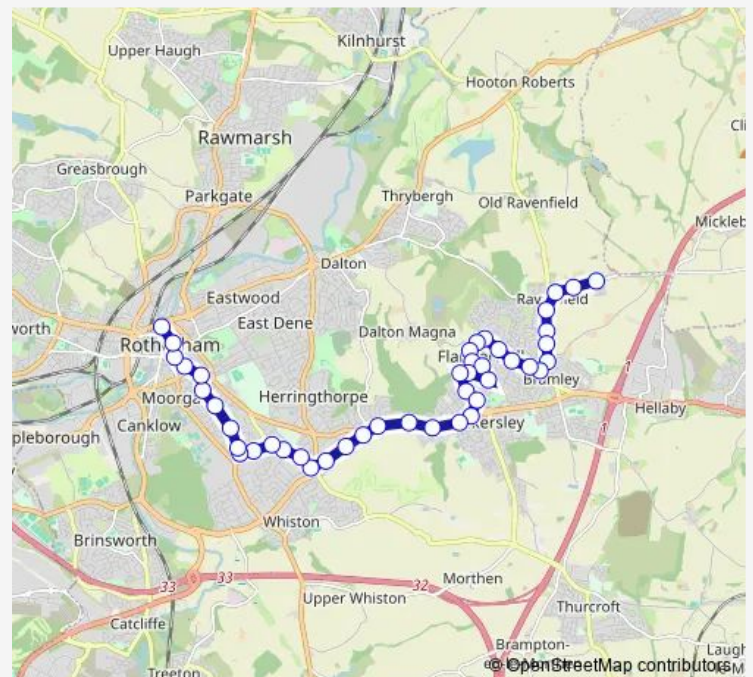

Northfield Lane/Scarborough Road

Northfield Lane/Warren Road

### Route schedule

Braithwell Road/Cedar Drive — Rotherham Interchange

Monday 07:50-15:50

Tuesday 07:50-15:50

Wednesday 07:50-15:50

Thursday 07:50-15:50

Friday 07:50-15:50

Saturday 07:50-15:50

### Route info

Direction: Braithwell Road/Cedar Drive

Stops: 44

Trip Duration: 0 hour 30 min

3 — Rotherham - Ravefield

Bawtry Road/Tanfield Way

Bawtry Road/Springfield Road

Bawtry Road/Sledgate Lane

## Route info

Direction: Rotherham Interchange/A8

Stops: 49

Trip Duration: 0 hour 30 min

Bawtry Road/Sledgate Lane

Bawtry Road/Springfield Road

Bawtry Road/The Grove

Northfield Lane/Warren Road