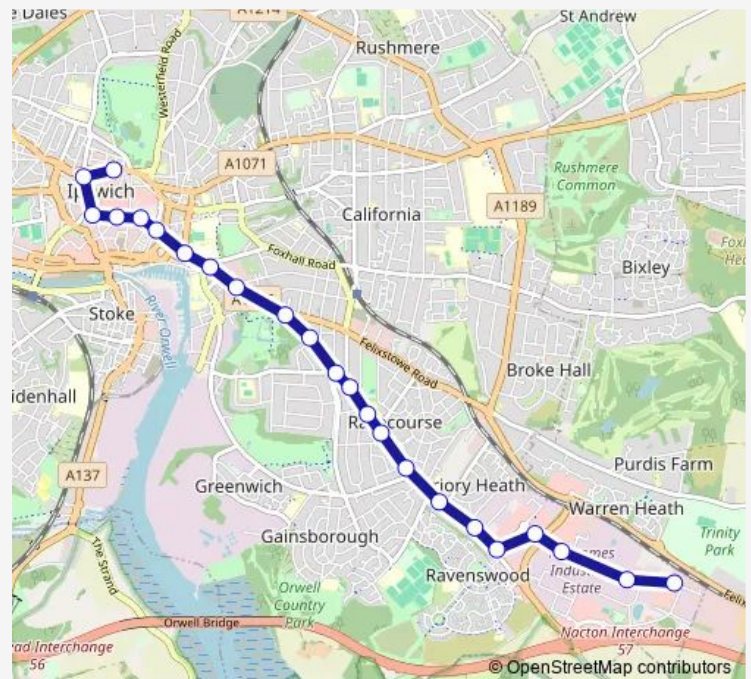

Friday 09:35-17:35

Saturday —

Sunday 09:35-17:35

Route info

Direction: Sainsbury's Car Park

Stops: 20

Trip Duration: 0 hour 21 min

■ 3 — Nacton Nipper

BusMaps

Direction

Tower Ramparts Bus Station — Makro

23 stops

[Open route schedule](#)

Tower Ramparts Bus Station

Museum Street

Willis Building

Wednesday 06:15-18:30

Thursday 06:15-18:30

Friday 06:15-18:30

Saturday 07:03-18:30

Sunday —

Route info

Direction: Tower Ramparts Bus Station

Stops: 23

Thursday —

Friday 09:15-17:15

Saturday —

Sunday 09:15-17:15

Route info

Direction: Tower Ramparts Bus Station

Stops: 22

Trip Duration: 0 hour 19 min