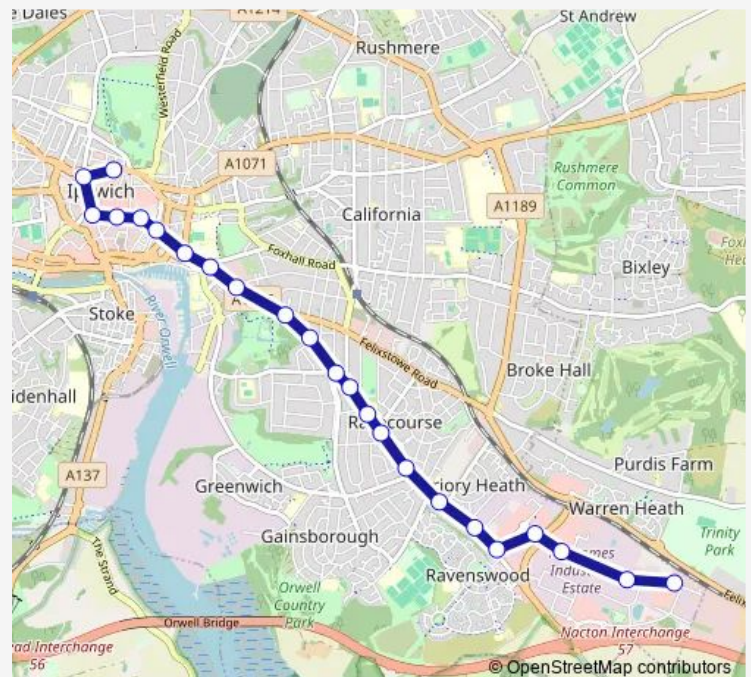

Bus 3 Ipswich Town Centre - Nacton Road - Futura Park

[Go to website](#)

Direction

Sainsbury's Car Park — Tower Ramparts Bus Station

20 stops

[Open route schedule](#)

Sainsbury's Car Park

Euro Retail Park

The Thrasher

Crane Boulevard

The Drift

Lindbergh Road

Grosvenor Court

Nacton Crescent

Murrayfield School

Hatfield Road

Cliff Lane Triangle

Elmhurst Drive

Holywells Park

Cavendish Street

Holy Trinity Church

Co-op Education Centre

The Dhaka

Buttermarket

Library

Tower Ramparts Bus Station

Route schedule

Sainsbury's Car Park — Tower Ramparts Bus Station

Monday 09:35-17:35

Tuesday —

Wednesday —

Thursday 09:35-17:35

Friday 09:35-17:35

Saturday —

Sunday 09:35-17:35

Route info

Direction: Sainsbury's Car Park

Stops: 20

Trip Duration: 0 hour 21 min

■ 3 — Ipswich Town Centre - Nacton Road - Futura Park

BusMaps