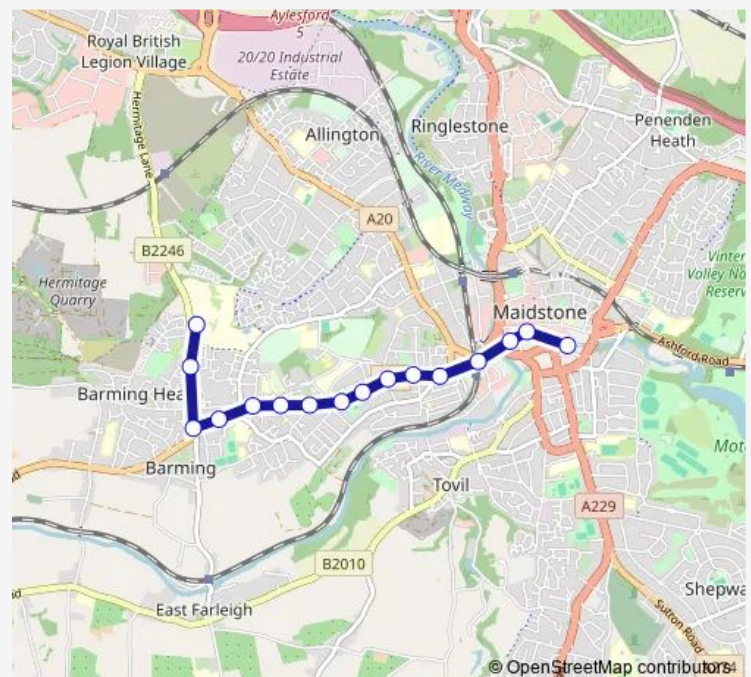

Wednesday 22:00

Thursday 22:00

Friday 22:00

Saturday 19:30-23:00

Sunday —

Route info

Direction: Maidstone Hospital

Stops: 14

Trip Duration: 0 hour 14 min

3 — Maidstone - Maidstone Hospital

Direction

Chequers Bus Station — Maidstone Hospital

16 stops

[Open route schedule](#)

Chequers Bus Station

Royal Star Arcade

Direction: Chequers Bus Station

Stops: 16

Trip Duration: 0 hour 20 min

Direction

Maidstone Hospital — Chequers Bus Station

15 stops

[Open route schedule](#)

Maidstone Hospital

Monday 06:24-23:00

Tuesday 06:24-23:00

Wednesday 06:24-23:00

Thursday 06:24-23:00

Friday 06:24-23:00

Saturday 07:22-19:00

Sunday 10:32-19:37

Route info