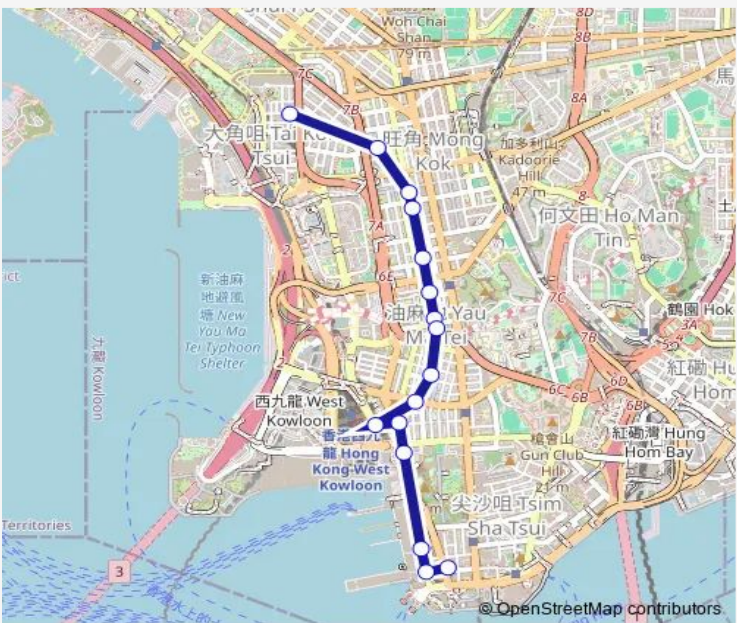

**Route schedule**  
 ASHLEY ROAD, NEAR PEKING ROAD SITTING-OUT AREA|ASHLEY ROAD, NEAR PEKING ROAD SITTING-OUT AREA — Chung WUI Street, Outside Chung WO Building

Monday	06:00-19:42
Tuesday	06:00-19:42
Wednesday	06:00-19:42
Thursday	06:00-19:42
Friday	06:00-19:42
Saturday	06:00-19:42
Sunday	06:00-19:42

**Route info**

Direction: ASHLEY ROAD, NEAR PEKING ROAD SITTING-OUT AREA|ASHLEY ROAD, NEAR PEKING ROAD SITTING-OUT AREA

Stops: 14

Trip Duration: 0 hour 22 min

### Direction

ASHLEY ROAD, NEAR PEKING ROAD SITTING-OUT AREA|ASHLEY ROAD, NEAR PEKING ROAD SITTING-OUT AREA — Chung WUI Street, Outside Chung WO Building

5 stops

[Open route schedule](#)

ASHLEY ROAD, NEAR PEKING ROAD SITTING-OUT AREA|ASHLEY ROAD, NEAR PEKING ROAD SITTING-OUT AREA

### Route info

Direction: ASHLEY ROAD, NEAR PEKING ROAD SITTING-OUT AREA|ASHLEY ROAD, NEAR PEKING ROAD SITTING-OUT AREA

Stops: 5

Trip Duration: 0 hour 9 min