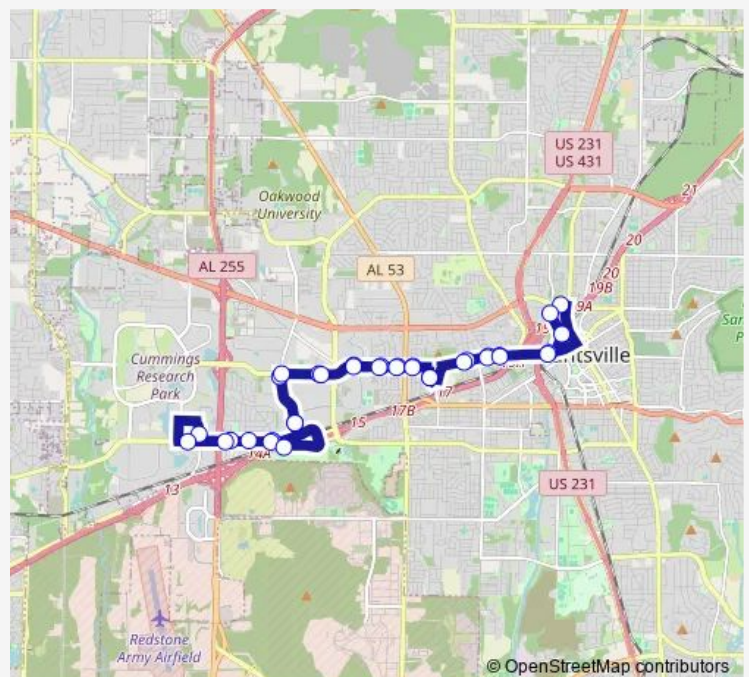

Bradford at Benchmark Wb

Wynn at Rfcu

Calhoun College

Old Madison Pike/Citgo

Old Madison Pike and Bocker

Sherwood Baptist Church

Bridge Street Town Center

Old Madison Pike at Research Park

Old Madison Pike at Steeplechase

Old Madison Pike at Dollar General

Space and Rocket Center

Route schedule

New Transit Center North Exit — New Transit Center South Exit

Monday 06:00-20:00

Tuesday 06:00-20:00

Wednesday 06:00-20:00

Thursday 06:00-20:00

Friday 06:00-20:00

Saturday 07:00-18:00

Sunday —

Route info

Direction: New Transit Center North Exit

Stops: 35

Trip Duration: 0 hour 50 min

3 — Holmes, Uah

Calhoun College

Bradford & Wynn - Research Park

Bradford at Benchmark Eb

Holmes at Ben Graves Eb

Holmes at Austin

John's Store Eb