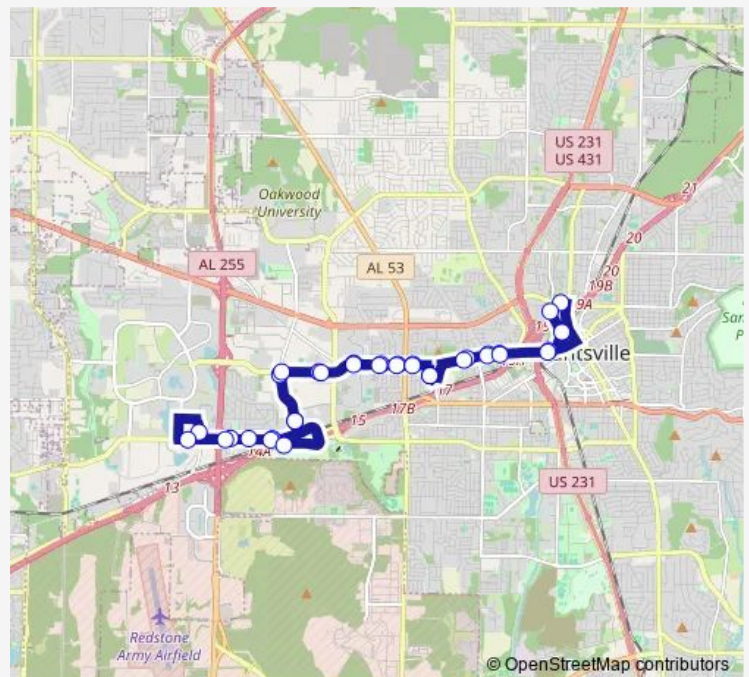

Bradford at Benchmark Wb

Wynn at Rfcu

Calhoun College

Old Madison Pike/Citgo

Old Madison Pike and Bocker

Sherwood Baptist Church

Bridge Street Town Center

Old Madison Pike at Research Park

Old Madison Pike at Steeplechase

Old Madison Pike at Dollar General

Space and Rocket Center

Route schedule

New Transit Center North Exit — New Transit Center South Exit

Monday 06:00-20:00

Tuesday 06:00-20:00

Wednesday 06:00-20:00

Thursday 06:00-20:00

Friday 06:00-20:00

Saturday 07:00-18:00

Sunday —

Route info

Direction: New Transit Center North Exit

Stops: 35

Trip Duration: 0 hour 50 min

3 — Holmes, Uah

Calhoun College

Bradford & Wynn - Research Park

Bradford at Benchmark Eb

Holmes at Ben Graves Eb

Holmes at Austin

John's Store Eb