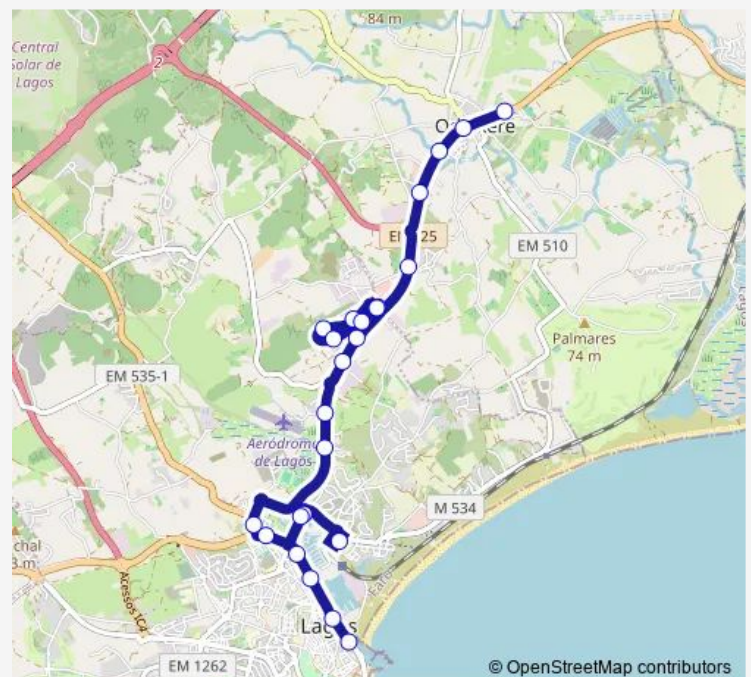

Saturday —

Sunday —

Route info

Direction: Odiáxere - Eb1

Stops: 22

Trip Duration: 0 hour 35 min

Direction

Odiáxere - Eb1 — Praça do Infante

24 stops

[Open route schedule](#)

Odiáxere - Eb1

Largo da Esperança

Urbanização Vale S. Francisco

Vale da Igreja

Torre

Chinicato - Edifício Multifunções

Friday 07:00-22:30

Saturday 07:00-22:30

Sunday 08:45-22:30

Route info

Direction: Praça do Infante

Stops: 23

Trip Duration: 0 hour 26 min

3 Bus time schedules and route maps are available in an offline PDF at busmaps.com. Use the busmaps.com website to see live bus times, train schedule or subway schedule, and step-by-step directions for all public transit in Lagoa