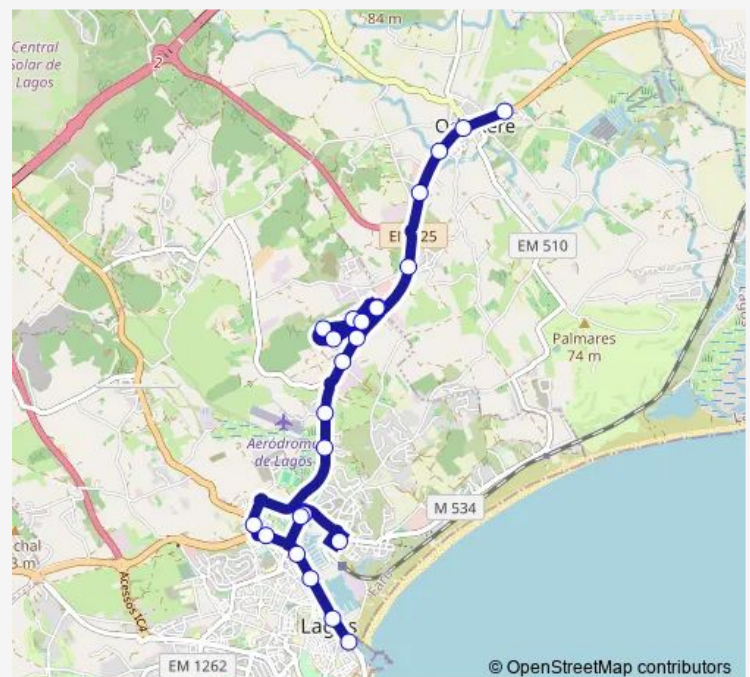

Saturday —

Sunday —

Route info

Direction: Odiáxere - Eb1

Stops: 22

Trip Duration: 0 hour 35 min

Direction

Odiáxere - Eb1 — Praça do Infante

24 stops

[Open route schedule](#)

Odiáxere - Eb1

Largo da Esperança

Urbanização Vale S. Francisco

Vale da Igreja

Torre

Chinicato - Edifício Multifunções

Friday 07:00-22:30

Saturday 07:00-22:30

Sunday 08:45-22:30

Route info

Direction: Praça do Infante

Stops: 23

Trip Duration: 0 hour 26 min

3 Bus time schedules and route maps are available in an offline PDF at busmaps.com. Use the busmaps.com website to see live bus times, train schedule or subway schedule, and step-by-step directions for all public transit in Lagoa