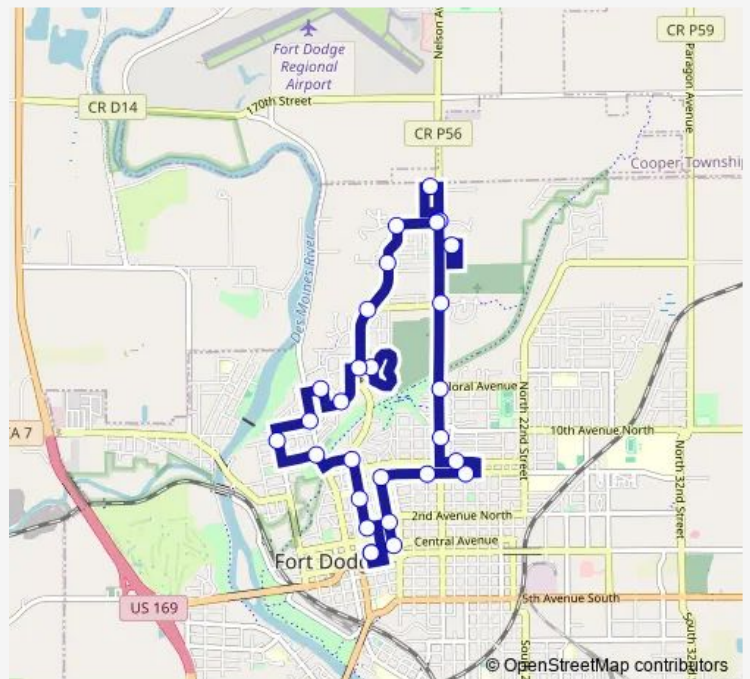

[Go to website](#)

**Direction**  
 Trolley Center — Trolley Center  
 28 stops  
[Open route schedule](#)

- Trolley Center
- N 11th St and Central Ave
- N 11th St and 2nd Ave N
- 6th Ave N and N 11th St
- 6th Ave N and N 14th St
- 6th Ave N and N 17th St
- Duncombe School
- N 15th St and 9th Ave N
- N 15th St and Floral Ave
- N 15th Ave and 20th Ave N
- Evergreen Estates
- N 15th St and 28th Ave N
- Village Green
- 28th Ave N and N 15th St
- Williams Dr and 28th Ave N
- Williams Dr and 25th Ave N
- Williams Dr and 20th Ave N
- Feelhaver School
- 14th Ave N and Williams Dr
- 12th Ave N and N 9th St
- Exposition Park

Route schedule  
 Trolley Center — Trolley Center

Monday	07:00-17:30
Tuesday	07:00-17:30
Wednesday	07:00-17:30
Thursday	07:00-17:30
Friday	07:00-17:30
Saturday	—
Sunday	—

Route info  
 Direction: Trolley Center  
 Stops: 28  
 Trip Duration: 0 hour 30 min

3 — Feelhaver / North 15th Street

11th Ave N and N 7th St

N 3rd St and 10th Ave N

8th Ave N at N 7th St

N 9th St and 8th Ave N

N 9th St and 5th Ave N

2nd Ave N and N 9th St

Trolley Center

The schedule is provided in the local timezone. Times with "(+1)" indicate departures on the next day.

PDF file created on 2025-01-16

2024 BusMaps.com - All Rights Reserved