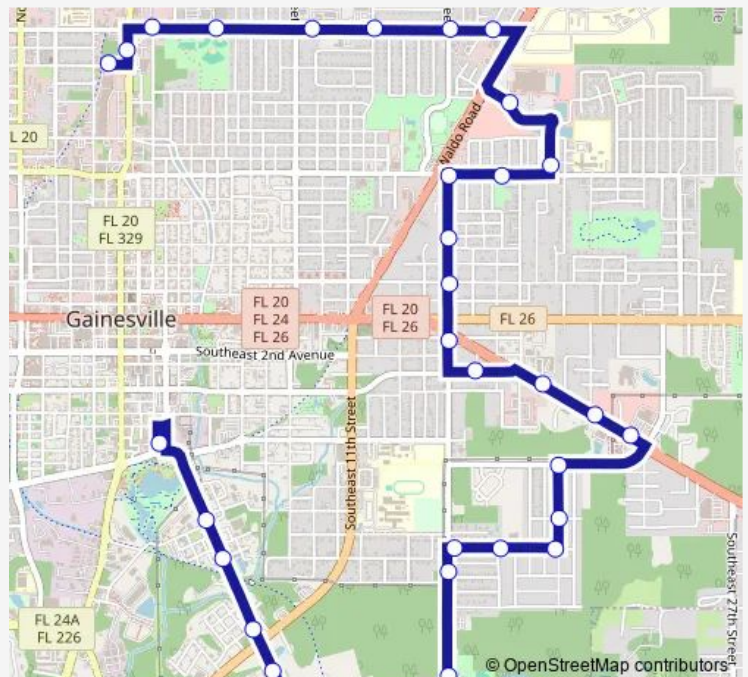

Veteran's Honor Center

Fast Eddie's Restaurant

NE 15th St @ NE 3rd Ave Nearside

Cohens Temple

Route schedule

Rosa Parks RTS Downtown Station — N Main Post Office

Monday 06:00-19:00

Tuesday 06:00-19:00

Wednesday 06:00-19:00

Thursday 06:00-19:00

Friday 06:00-19:00

Saturday 07:00-17:00

Sunday —

Route info

Direction: Rosa Parks RTS Downtown Station

Stops: 33

Trip Duration: 0 hour 25 min

3 — Downtown Station To N Main Post Office

NE 15th St @ NE 8th Ave

Gardenia Gardens

Bartley Temple United Methodist Church

NE Walmart Supercenter

Rose Food Store

NE 16th Avenue @ NE 15th Street