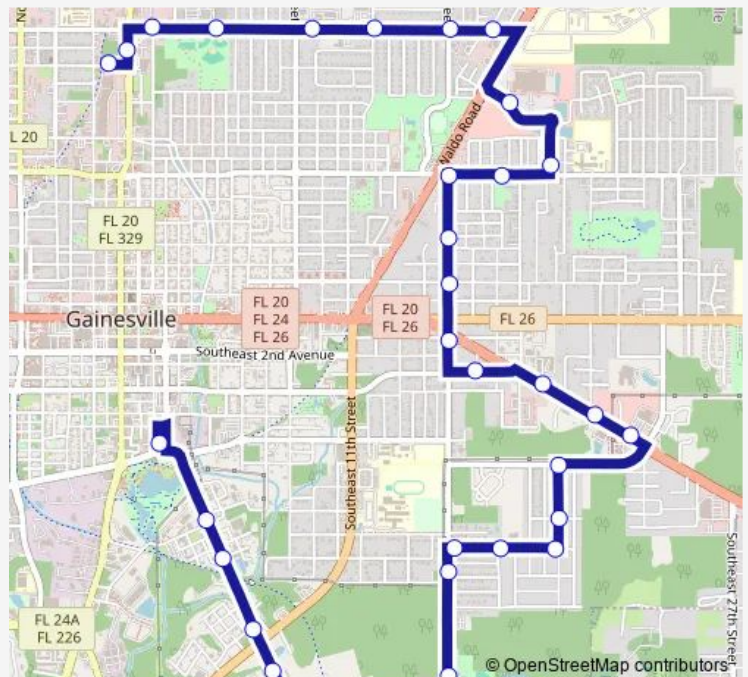

Veteran's Honor Center

Fast Eddie's Restaurant

NE 15th St @ NE 3rd Ave Nearside

Cohens Temple

Route schedule

Rosa Parks RTS Downtown Station — N Main Post Office

Monday 06:00-19:00

Tuesday 06:00-19:00

Wednesday 06:00-19:00

Thursday 06:00-19:00

Friday 06:00-19:00

Saturday 07:00-17:00

Sunday —

Route info

Direction: Rosa Parks RTS Downtown Station

Stops: 33

Trip Duration: 0 hour 25 min

3 — Downtown Station To N Main Post Office

NE 15th St @ NE 8th Ave

Gardenia Gardens

Bartley Temple United Methodist Church

NE Walmart Supercenter

Rose Food Store

NE 16th Avenue @ NE 15th Street