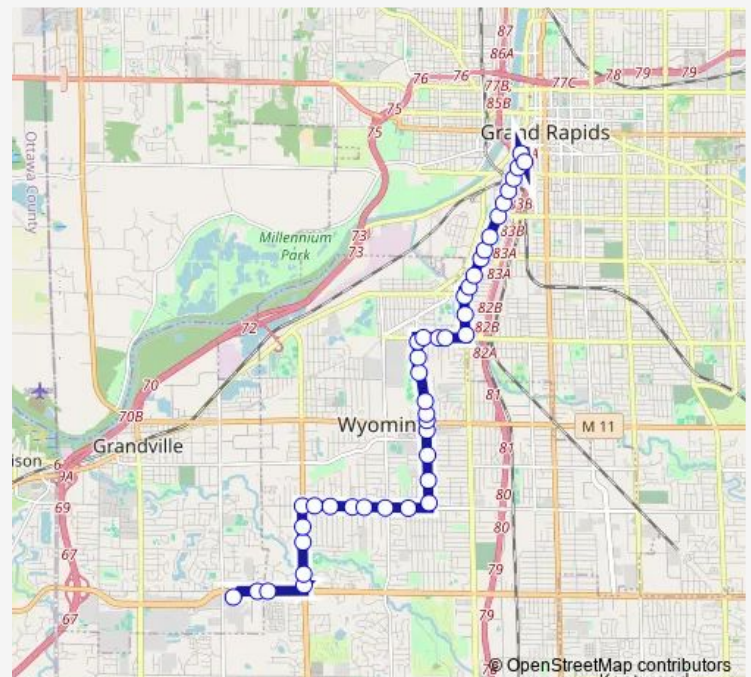

Clyde Park/London (Sb)

Burton/Clyde Park (Wb)

Burton/Galewood (Wb)

Burton/Godfrey (Wb)

Cleveland/Burton (Sb)

Cleveland/Belfield (Sb)

Dehoop/Wyoming Senior Center (Sb)

Dehoop/Madelyn (Sb)

Dehoop/28th (Sb)

Route schedule

Rapid Central Station — Target - Rivertown

Monday	06:00-21:50
Tuesday	06:00-21:50
Wednesday	06:00-21:50
Thursday	06:00-21:50
Friday	06:00-21:50
Saturday	06:45-21:45
Sunday	07:45-18:45

Route info

Direction: Rapid Central Station

Stops: 44

Trip Duration: 0 hour 33 min

3 — Wyoming

Michael/Prairie (Sb)

Michael/Den Hertog (Sb)

Michael/Wyoming Library (Sb)

Saturday 06:09-21:09

Sunday 06:39-18:38

Route info

Direction: Target - Rivertown

Stops: 42

Trip Duration: 0 hour 27 min

Burton/Denwood (Eb)

Burton/Galewood (Eb)