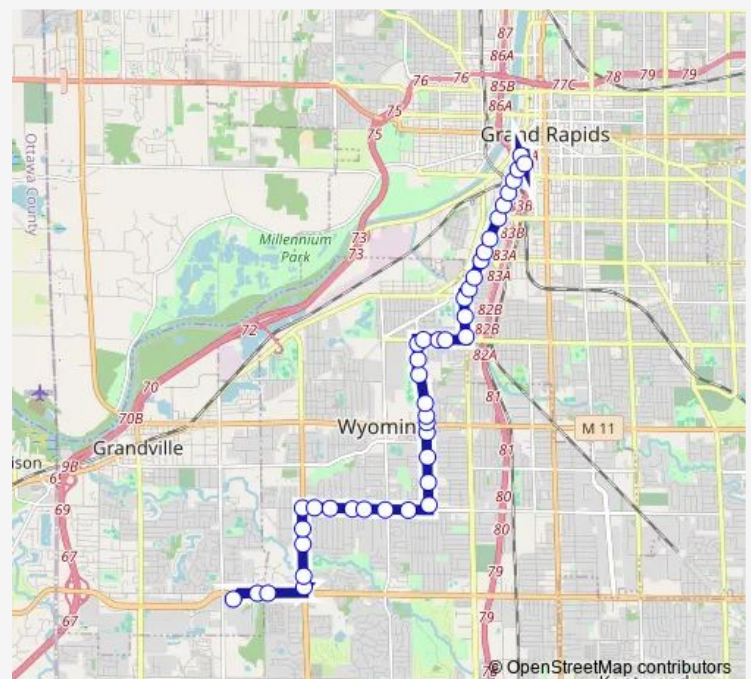

Clyde Park/London (Sb)

Burton/Clyde Park (Wb)

Burton/Galewood (Wb)

Burton/Godfrey (Wb)

Cleveland/Burton (Sb)

Cleveland/Belfield (Sb)

Dehoop/Wyoming Senior Center (Sb)

Dehoop/Madelyn (Sb)

Dehoop/28th (Sb)

Route schedule

Rapid Central Station — Target - Rivertown

Monday	06:00-21:50
Tuesday	06:00-21:50
Wednesday	06:00-21:50
Thursday	06:00-21:50
Friday	06:00-21:50
Saturday	06:45-21:45
Sunday	07:45-18:45

Route info

Direction: Rapid Central Station

Stops: 44

Trip Duration: 0 hour 33 min

3 — Wyoming

Michael/Prairie (Sb)

Michael/Den Hertog (Sb)

Michael/Wyoming Library (Sb)

Saturday 06:09-21:09

Sunday 06:39-18:38

Route info

Direction: Target - Rivertown

Stops: 42

Trip Duration: 0 hour 26 min

Burton/Denwood (Eb)

Burton/Galewood (Eb)