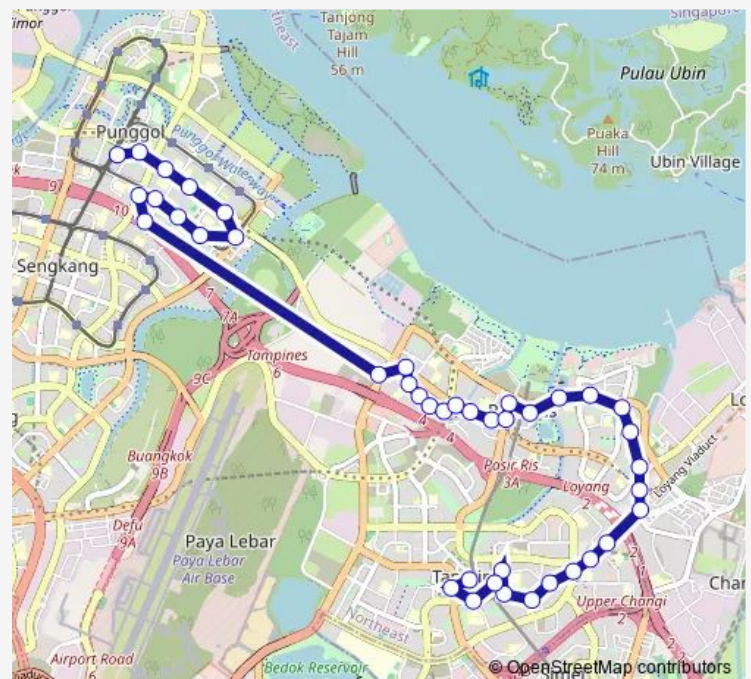

Thursday 05:40

Friday 05:40

Saturday 05:50

Sunday 05:50

Route info

Direction: Punggol Temp Int

Stops: 41

Trip Duration: 1 hour 18 min