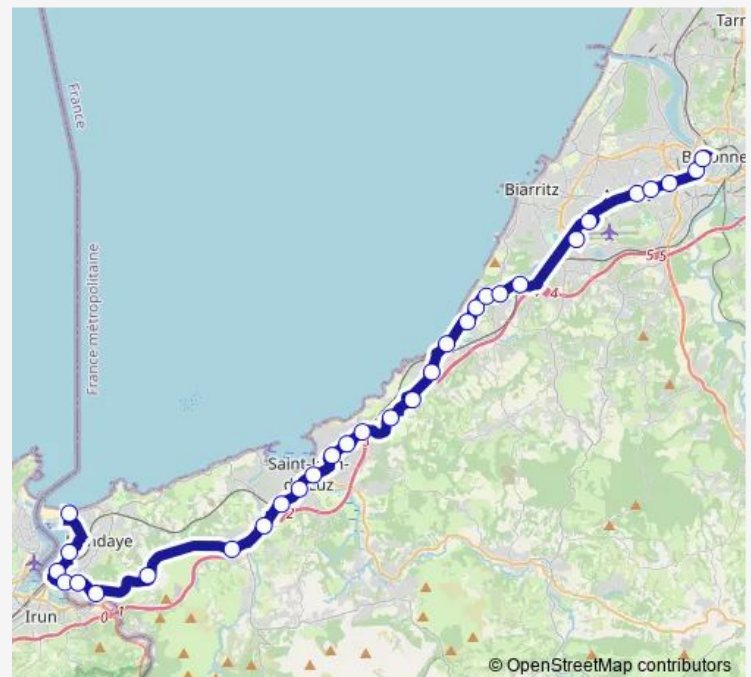

### Route schedule

Grande Plage — Place des Basques

Monday 06:15-21:35

Tuesday 06:15-21:35

Wednesday 06:15-21:35

Thursday 06:15-21:35

Friday 06:15-21:35

Saturday 06:06-20:05

### Route info

Direction: Grande Plage

Stops: 31

Trip Duration: 1 hour 21 min

3 — Bayonne - Saint Jean DE LUZ - Hendaye

Chaillas

La Source

Larrun Burua

## Route info

Direction: Place des Basques

Stops: 30

Trip Duration: 1 hour 29 min

Béhobie

Centre Commercial

Chênes

Ville