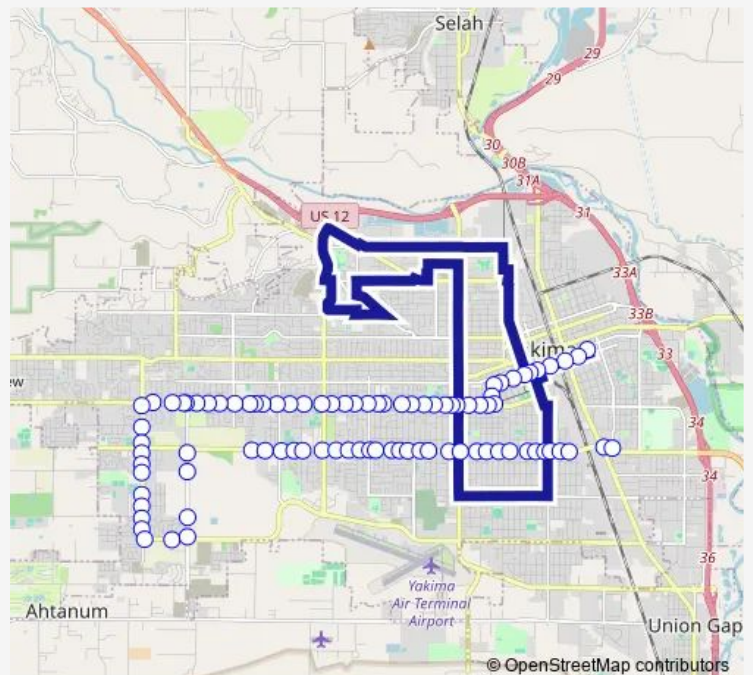

Monday —

Tuesday —

Wednesday —

Thursday —

Friday —

Saturday 08:45-12:45

Sunday —

Route info

Direction:

Stops: 0

Trip Duration: — min

3 — Mead / Fruitvale

Direction

undefined — undefined

0 stops

[Open route schedule](#)

Route schedule

undefined — undefined

| | |
|-----------|-------------|
| Monday | — |
| Tuesday | — |
| Wednesday | — |
| Thursday | — |
| Friday | — |
| Saturday | 14:15-17:15 |
| Sunday | — |

Route info