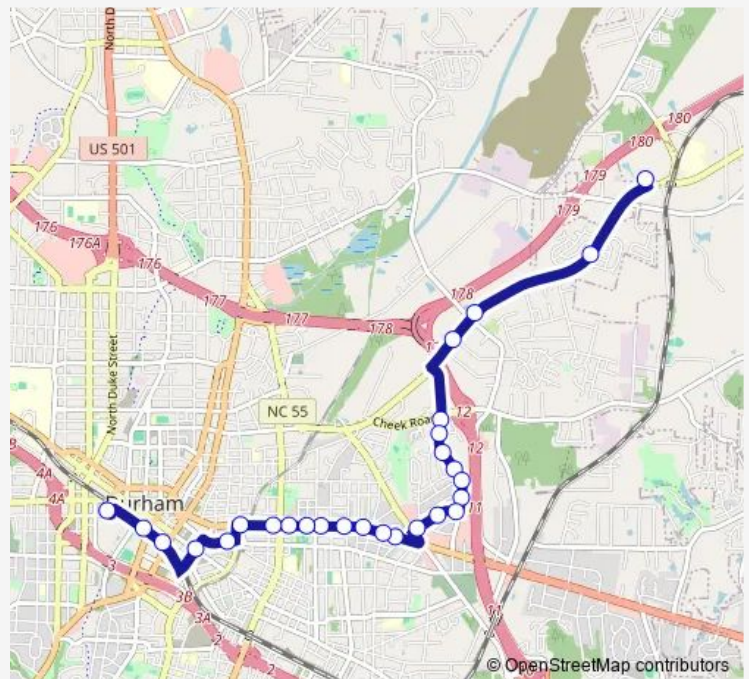

Bus 3 3: Holloway St – Village – Glenview Stn

[Go to website](#)

Direction

Glenn View Station at Walmart — Durham Station

27 stops

[Open route schedule](#)

- Glenn View Station at Walmart
- E Geer St at Landon Farms Ln (Wb)
- E Geer St at Midland Terrace (Wb)
- E Geer St at Faucette Ave (Wb)
- Hardee St at Cheek Rd (Sb)
- Hardee St at Benning St (Sb)
- Hardee St at Mimosa St (Sb)
- Hardee St at Landon St (Sb)
- Hardee St at Fiske St
- Hardee St at Delano St (Sb)
- Raynor St at Hardee St (Wb)
- Raynor St at Fidelity Dr (Wb)
- Raynor St at The Village (Wb)
- Holloway St at Brye St (Wb)
- Holloway St at Bunn Terrace
- Holloway St at Alma St
- Holloway St at Driver St (Wb)
- Holloway St at Hyde Park Ave (Wb)
- Holloway St at Chester St
- Holloway St at Alston Ave (Wb)
- Holloway St at Elm St (Wb)

Route schedule

Glenn View Station at Walmart — Durham Station

Monday	05:29-23:32
Tuesday	05:29-23:32
Wednesday	05:29-23:32
Thursday	05:29-23:32
Friday	05:29-23:32
Saturday	05:29-23:32
Sunday	06:32-20:32

Route info

Direction: Glenn View Station at Walmart

Stops: 27

Trip Duration: 0 hour 23 min

3 — 3: Holloway St – Village – Glenview Stn

Holloway St at Elizabeth St (Wb)

Liberty St at Elizabeth St (Wb)

Dillard St at E Main St (Urban Ministrie

Pettigrew St at Roxboro St (Wb)

Pettigrew St at Mangum St (Wb)

Durham Station

Direction

Durham Station — Glenn View Station at Walmart

25 stops

[Open route schedule](#)

Durham Station