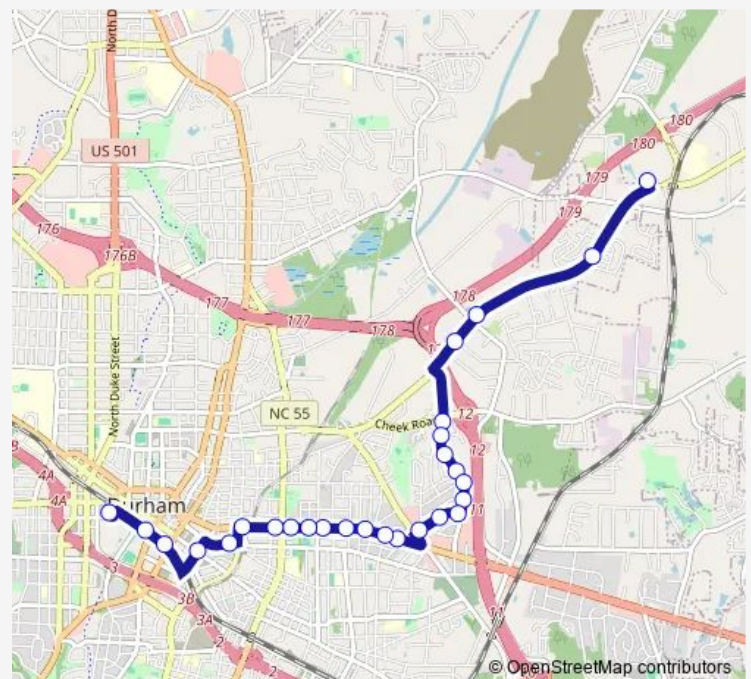

### Route schedule

Glenn View Station at Walmart — Durham Station

Monday 05:29-23:32

Tuesday 05:29-23:32

Wednesday 05:29-23:32

Thursday 05:29-23:32

Friday 05:29-23:32

Saturday 05:29-23:32

### Route info

Direction: Glenn View Station at Walmart

Stops: 27

Trip Duration: 0 hour 26 min

3 — 3: Holloway St – Village – Glenview Stn

Holloway St at Elizabeth St (Wb)

Liberty St at Elizabeth St (Wb)

Dillard St at E Main St (Urban Ministrie

Pettigrew St at Roxboro St (Wb)

Pettigrew St at Mangum St (Wb)

Durham Station

**Direction**

Durham Station — Glenn View Station at Walmart

25 stops

[Open route schedule](#)

Durham Station

## Route info

Direction: Durham Station

Stops: 25

Trip Duration: 0 hour 29 min

3 Bus time schedules and route maps are available in an offline PDF at [busmaps.com](https://busmaps.com). Use the [busmaps.com](https://busmaps.com) website to see live bus times, train schedule or subway schedule, and step-by-step directions for all public transit in Durham