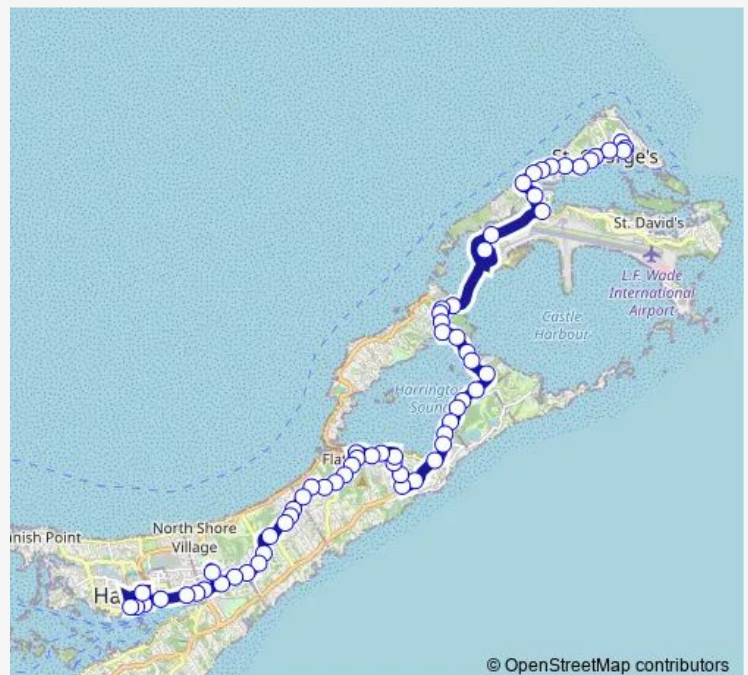

Outside of Rocky Hill Park

Across from Ferry Reach Road

Next to Stokes Point Road

#1 Gate Next to Double Dip Ice Cream

Across From Airport Kitchen

Bermuda LF Wade International Airport

Across From Grotto Bay Hotel

Bailey's Bay Ice Cream Palour

Near the Crystal Caves

Near the Church of Jc

Near St. John AME Church

Route schedule

St. George's Bus Depot — Central Bus Terminal

Monday 07:00-18:00

Tuesday 07:00-18:00

Wednesday 07:00-18:00

Thursday 07:00-18:00

Friday 07:00-18:00

Saturday 07:00-18:00

Sunday 10:00-17:30

Route info

Direction: St. George's Bus Depot

Stops: 65

Trip Duration: 0 hour 58 min

3 — Hamilton to Grotto Bay/St. George's

Near Tom Moore's Tavern

Next to Learnington Caves

Next to Quarry Road

Across Shark Hole

Next to Paynter's Road

Next to White Crest Hill