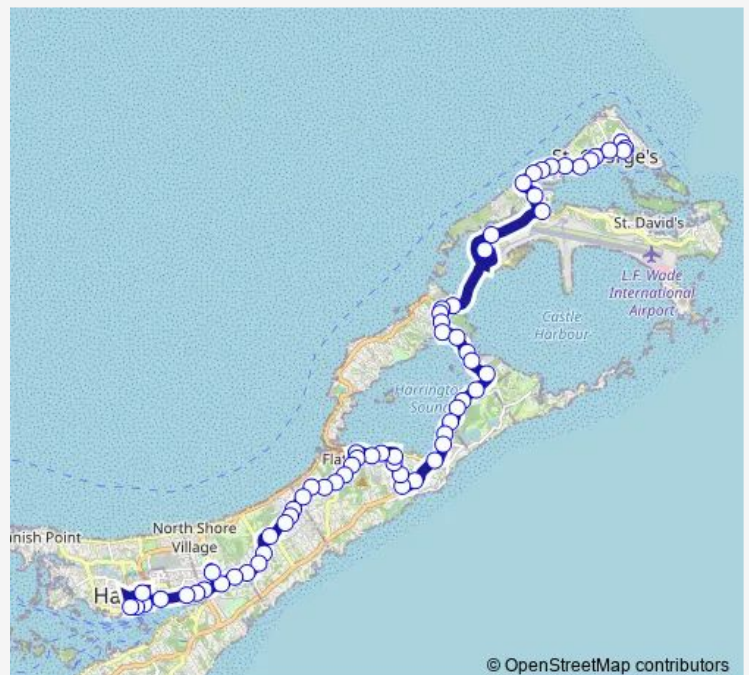

Outside of Rocky Hill Park

Across from Ferry Reach Road

Next to Stokes Point Road

#1 Gate Next to Double Dip Ice Cream

Across From Airport Kitchen

Bermuda LF Wade International Airport

Across From Grotto Bay Hotel

Bailey's Bay Ice Cream Palour

Near the Crystal Caves

Near the Church of Jc

Near St. John AME Church

Route schedule

St. George's Bus Depot — Central Bus Terminal

Monday 07:00-18:00

Tuesday 07:00-18:00

Wednesday 07:00-18:00

Thursday 07:00-18:00

Friday 07:00-18:00

Saturday 07:00-18:00

Sunday 10:00-17:30

Route info

Direction: St. George's Bus Depot

Stops: 65

Trip Duration: 0 hour 58 min

3 — Hamilton to Grotto Bay/St. George's

Near Tom Moore's Tavern

Next to Learnington Caves

Next to Quarry Road

Across Shark Hole

Next to Paynter's Road

Next to White Crest Hill