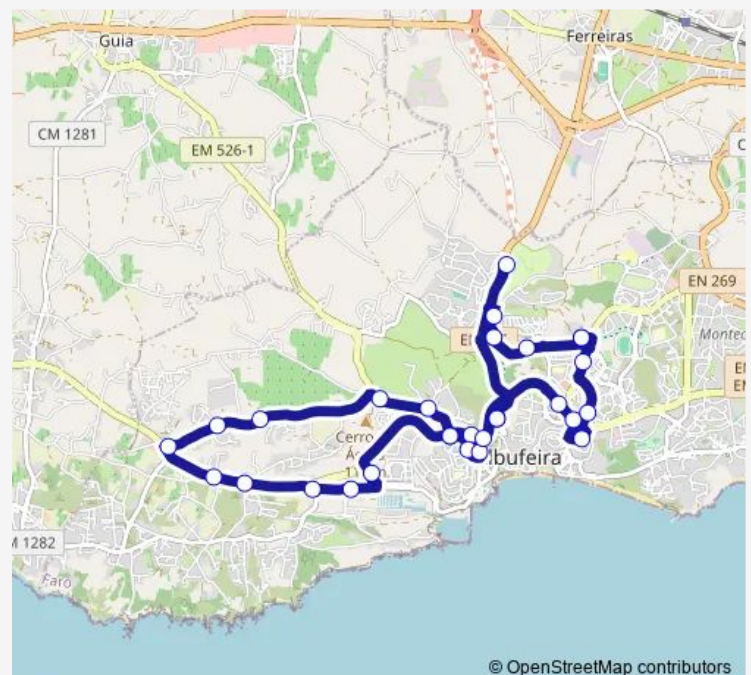

Bus 3 Circular Albufeira (via Marina)

[Go to website](#)

Direction

Terminal Rodoviário — Terminal Rodoviário

29 stops

[Open route schedule](#)

Terminal Rodoviário

Alto dos Calços

Rot. Golfinhos

Albufeira Jardim

Pq. Lúdico

Route schedule

Terminal Rodoviário — Terminal Rodoviário

Monday 07:00-21:30

Tuesday 07:00-21:30

Wednesday 07:00-21:30

Thursday 07:00-21:30

Friday 07:00-21:30

Saturday 07:00-21:30

Sunday 07:00-21:30

Route info

Direction: Terminal Rodoviário

Stops: 29

Trip Duration: 0 hour 55 min

© OpenStreetMap contributors

3 — Circular Albufeira (via Marina)

BusMaps

Av. Descobr. / Pq. Lúdico

Av. Liberdade

Av. Descobr. / Sec. Albufeira

Av. Descobr. / Bombeiros

Câmara Municipal