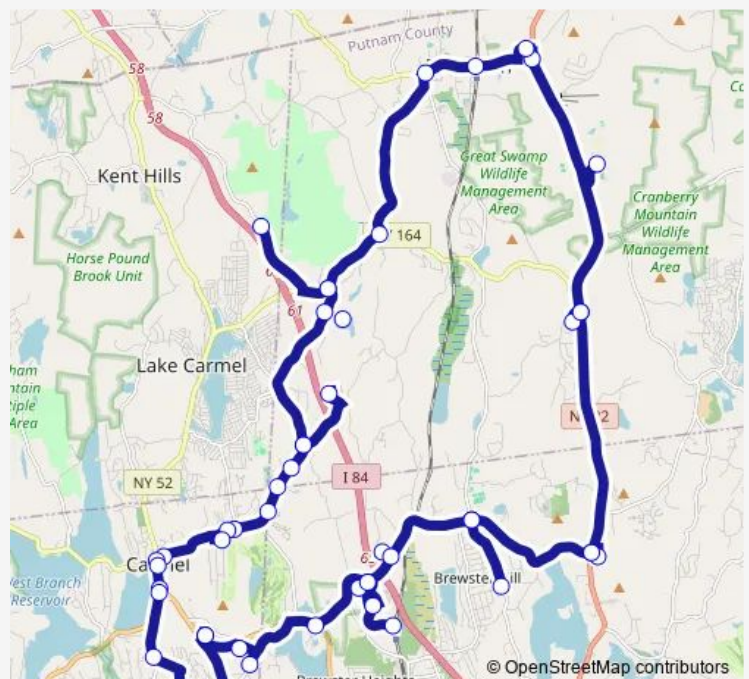

Exit 65 & RT-312

O/C Southeast Executive Park

Exit 65 & RT-312

Brewster Highlands/Deciccoss

O/C Metro-North Southeast

O/C DMV/Health Dept.

International Blvd & RT-312

Rte. 312 & Brewster Hill Rd.

O/C Brewster Hill Rd. & Lakespur Dr.

Rte. 312 & Brewster Hill Rd.

Rte. 312 & Rte. 22

O/C Towne Center

Rte. 312 & Rte. 22

Jon Barrett Rd & RT-22

O/C Robin Hill Corporate Park

Jon Barrett Rd & RT-22

Rte. 22 & Watchtower Dr.

Route schedule

Putnam Plaza (outbound) — Putnam Plaza (inbound)

Monday	08:00-17:00
Tuesday	08:00-17:00
Wednesday	08:00-17:00
Thursday	08:00-17:00
Friday	08:00-17:00
Saturday	—
Sunday	—

Route info

Direction: Putnam Plaza (outbound)

Stops: 49

Trip Duration: 1 hour 0 min

3 — Carmel, Brewster, Patterson

Rte. 22 & Rte. 311

O/C Patterson Commons (Acme)

Rte. 311 & Front St.