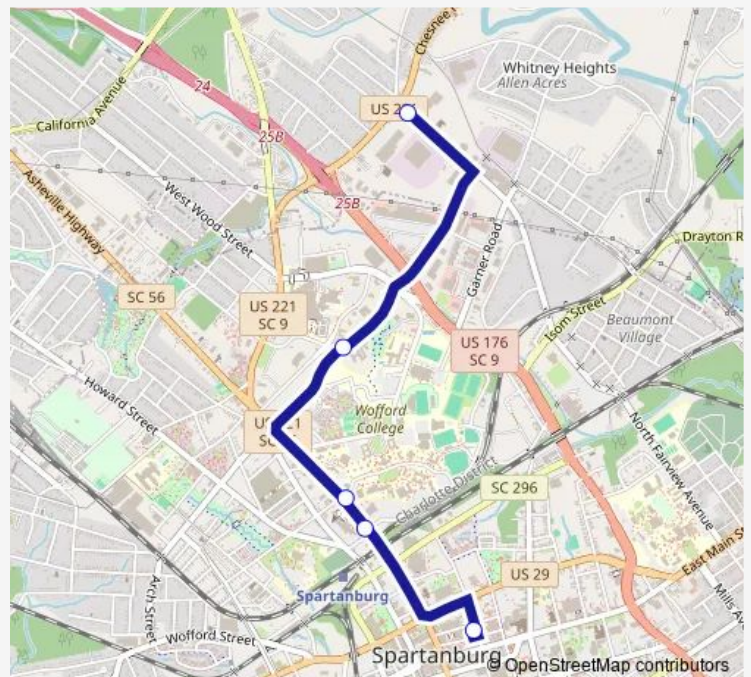

Bus 3 North Church Street

[Go to website](#)

Direction

Whitney Rd & Beaumont Ave — Downtown

5 stops

[Open route schedule](#)

Whitney Rd & Beaumont Ave

Spartanburg Regional Medical Center & Catawba St

North Church St & Wofford College

North Church St & Alba Ct

Downtown

Route schedule

Whitney Rd & Beaumont Ave — Downtown

| | |
|-----------|-------------|
| Monday | 06:45-17:45 |
| Tuesday | 06:45-17:45 |
| Wednesday | 06:45-17:45 |
| Thursday | 06:45-17:45 |
| Friday | 06:45-17:45 |
| Saturday | 10:45-17:45 |
| Sunday | — |

Route info

Direction: Whitney Rd & Beaumont Ave

Stops: 5

Trip Duration: 0 hour 15 min

3 — North Church Street

Direction

Downtown — Whitney Rd & Beaumont Ave

6 stops

Route info

Direction: Downtown

Stops: 6

Trip Duration: 0 hour 10 min

3 Bus time schedules and route maps are available in an offline PDF at busmaps.com. Use the busmaps.com website to see live bus times, train schedule or subway schedule, and step-by-step directions for all public transit in Spartanburg