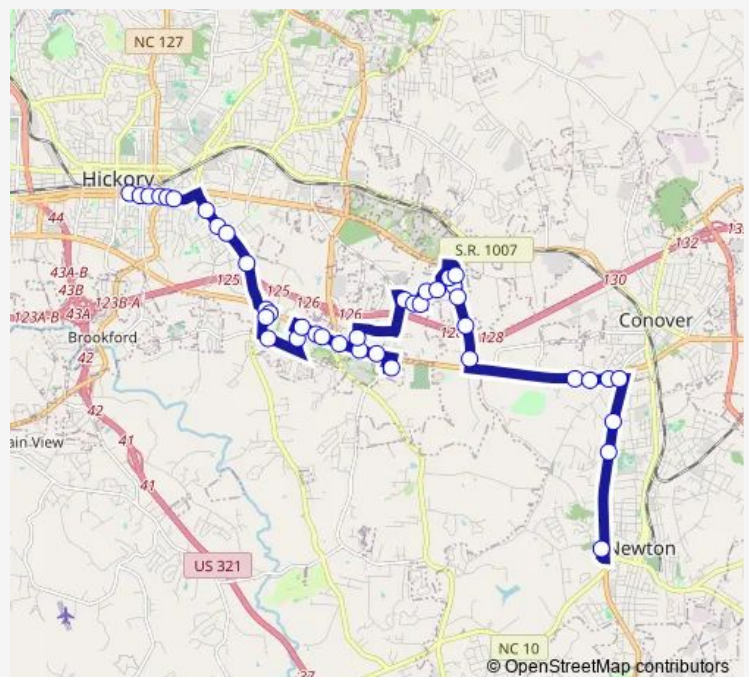

**Bus 3 Hickory/HWY 70/Newton**

[Go to website](#)

**Direction**  
 285 2nd Av SW at Greenway Transit Center — Catawba County Justice Center  
 41 stops  
[Open route schedule](#)

- 285 2nd Av SW at Greenway Transit Center
- 2nd Av SW and 1st St Sw
- 2nd Ave SE at Safe Harbor
- 2nd Ave SE and 2nd St Dr Se
- 2nd Ave SE and 3rd St SE Redeemer Lutheran
- 2nd Ave SE and 4th St SE Kenworth Hall
- LR Bvd and 3rd Av PI SE (Salvation Army, Outbound)
- LR Blvd and 7th Av Se
- Lenoir Rhyne and 9th Ave Se
- Lenoir Rhyne and 11th Ave Ct Se
- US 70 and 16th St SE (Old Krispy Kreme)
- 17th St Dr SE and US 70 (Mattress Firm)
- 17th St Dr SE and Bottom Dollar
- Catawba Valley Blvd at Ulta
- Belks at Valley Hills Mall
- US 70 and PDQ Chicken (old China Buffet)
- US 70 and Hickory Furniture Mart
- US 70 and Century 21
- US 70 and Ocharleys
- US 70 and Cvcc Main Campus
- Cvcc East Campus

**Route schedule**

285 2nd Av SW at Greenway Transit Center — Catawba County Justice Center

Monday	09:00-16:20
Tuesday	09:00-16:20
Wednesday	09:00-16:20
Thursday	09:00-16:20
Friday	09:00-16:20
Saturday	09:00-16:20
Sunday	—

**Route info**

Direction: 285 2nd Av SW at Greenway Transit Center  
 Stops: 41  
 Trip Duration: 0 hour 45 min

3 — Hickory/HWY 70/Newton

US 70 and Aarons

Walmart Hickory

12th Ave SE and 1st Bus Stop

12th Ave SE and Ridgecrest Apartments

12th Ave SE and 11th Ave Dr SE (Outbound)

Catawba County DSS (outbound)

11th Ave Dr SE and Health Dept

11th Ave Dr SE and Cvmc Er

Cvmc Main Entrance

Cvmc and Fairgrove Church Rd

Mcleod Treatment Center and Fairgrove Church Rd