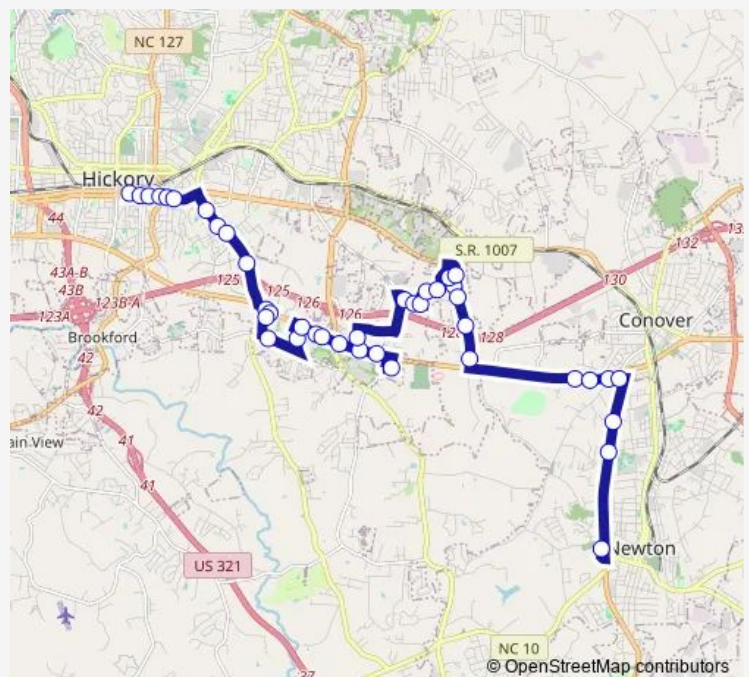

Bus 3 Hickory/HWY 70/Newton

[Go to website](#)

Direction

285 2nd Av SW at Greenway Transit Center — Catawba County Justice Center

41 stops

[Open route schedule](#)

285 2nd Av SW at Greenway Transit Center

2nd Av SW and 1st St Sw

US 70 and PDQ Chicken (old China Buffet)

US 70 and Hickory Furniture Mart

US 70 and Century 21

US 70 and Ocharleys

US 70 and Cvcc Main Campus

Cvcc East Campus

Route schedule

285 2nd Av SW at Greenway Transit Center — Catawba County Justice Center

Monday	09:00-16:20
Tuesday	09:00-16:20
Wednesday	09:00-16:20
Thursday	09:00-16:20
Friday	09:00-16:20
Saturday	09:00-16:20
Sunday	—

Route info

Direction: 285 2nd Av SW at Greenway Transit Center

Stops: 41

Trip Duration: 0 hour 45 min

3 — Hickory/HWY 70/Newton

US 70 and Aarons

Walmart Hickory

12th Ave SE and 1st Bus Stop

12th Ave SE and Ridgecrest Apartments

12th Ave SE and 11th Ave Dr SE (Outbound)

Catawba County DSS (outbound)