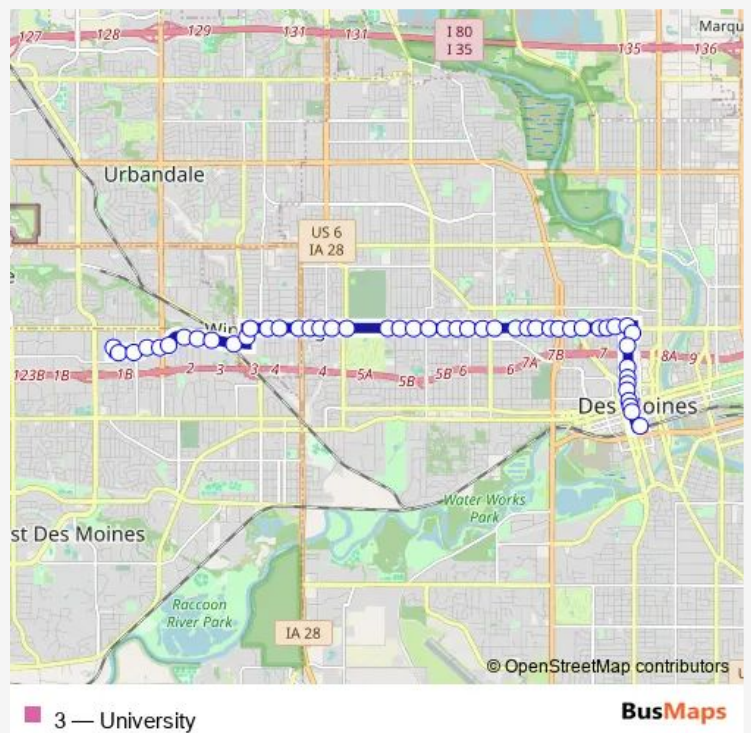

Bus 3 University

[Go to website](#)

Direction
 31st ST / Valley West Mall (Southbound), Wdm — Platform O
 49 stops
[Open route schedule](#)

- 31st ST / Valley West Mall (Southbound), Wdm
- Westown Pkwy / 30th ST, Wdm
- Westown Pkwy / 28th ST, Wdm
- Westown Pkwy / 25th ST, Wdm
- Westown Pkwy / 22nd ST, Wdm
- Westown Pkwy / Robin Apartments, Wdm
- Buffalo RD / 19th ST, Wdm
- Buffalo RD / 17th ST, Wdm
- Buffalo RD / Dowling Catholic School, Wdm
- Buffalo RD / 73rd ST, Clv
- 73rd ST / Walmart Northbound, Wht
- University AVE / Aldi, Wht
- University AVE / 68th ST, Wht
- University AVE / 66th ST (FAR-Side), Wht
- University AVE / 63rd ST, Wht
- University AVE / Cummins Pkwy (FAR-Side), Dsm
- University AVE / 59th ST, Dsm
- University AVE / 57th ST, Dsm
- University AVE / 55th ST (FAR-Side), Dsm
- University AVE / 48th ST, Dsm
- University AVE / 46th ST, Dsm

Route schedule

31st ST / Valley West Mall (Southbound), Wdm — Platform O

Monday	04:45-23:12
Tuesday	04:45-23:12
Wednesday	04:45-23:12
Thursday	04:45-23:12
Friday	04:45-23:12
Saturday	05:30-22:30
Sunday	07:02-18:05

Route info

Direction: 31st ST / Valley West Mall (Southbound), Wdm
 Stops: 49
 Trip Duration: 0 hour 31 min

University AVE / 44th ST, Dsm

University AVE / 42nd ST (FAR-Side), Dsm

University AVE / 39th ST, Dsm

University AVE / 37th ST, Dsm

University AVE / 35th ST, Dsm

University AVE / 32nd ST, Dsm

University AVE / 31st ST (MID-Block), Dsm

University AVE / 27th ST (FAR-Side), Dsm

University AVE / 25th ST (FAR-Side), Dsm